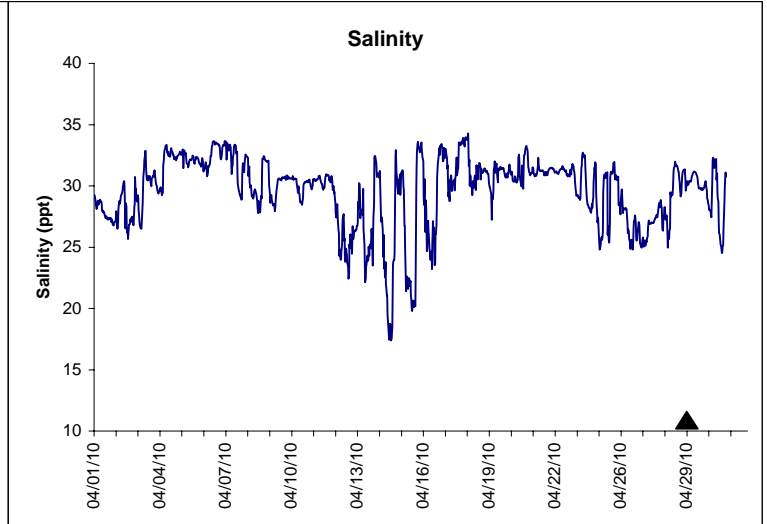

Indian River Lease Area, Indian River County
April 2010

No Wind Data

▲ Monitoring Equipment Exchanged (sonde deployment)

Note: QA/QC limited to data deletion based on sonde error codes and pre- / post-calibration notes.