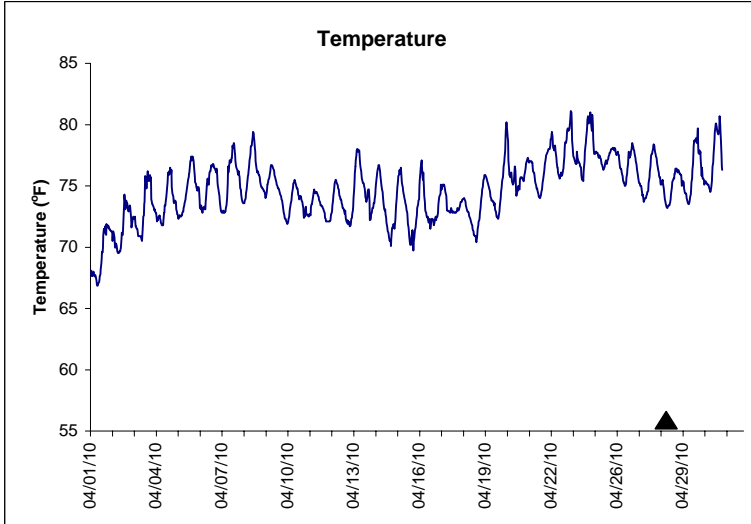

Indian River Lease Area, Indian River County
April 2010

No Wind Data

▲ Monitoring Equipment Exchanged (sonde deployment)

Note: QA/QC limited to data deletion based on sonde error codes and pre- / post-calibration notes.