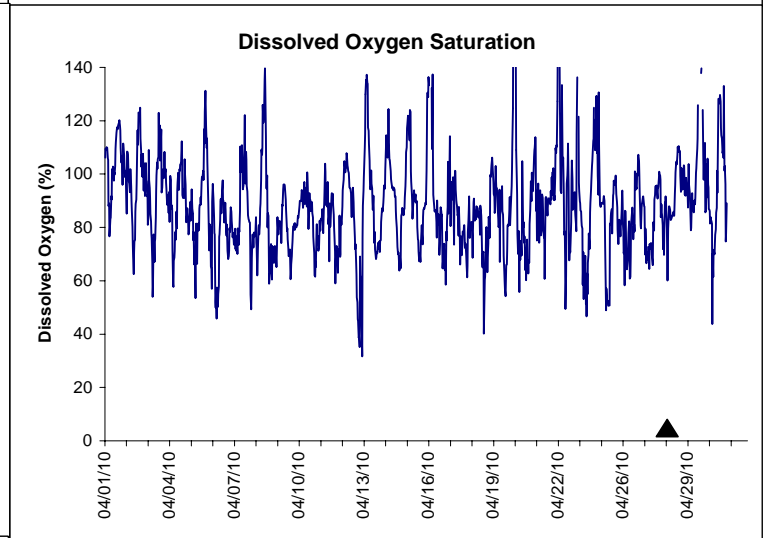

Indian River Lease Area, Indian River County
April 2010

No Wind Data

▲ Monitoring Equipment Exchanged (sonde deployment)

Note: QA/QC limited to data deletion based on sonde error codes and pre- / post-calibration notes.