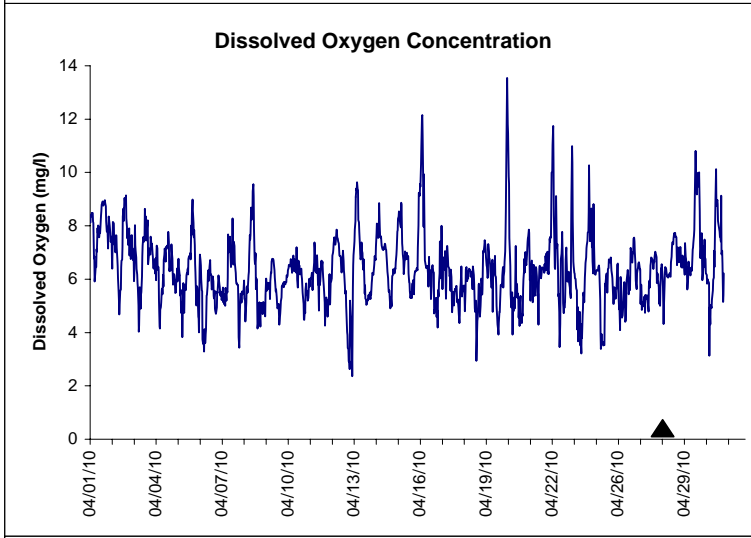

Indian River Lease Area, Indian River County
April 2010

No Wind Data

▲ Monitoring Equipment Exchanged (sonde deployment)

Note: QA/QC limited to data deletion based on sonde error codes and pre- / post-calibration notes.