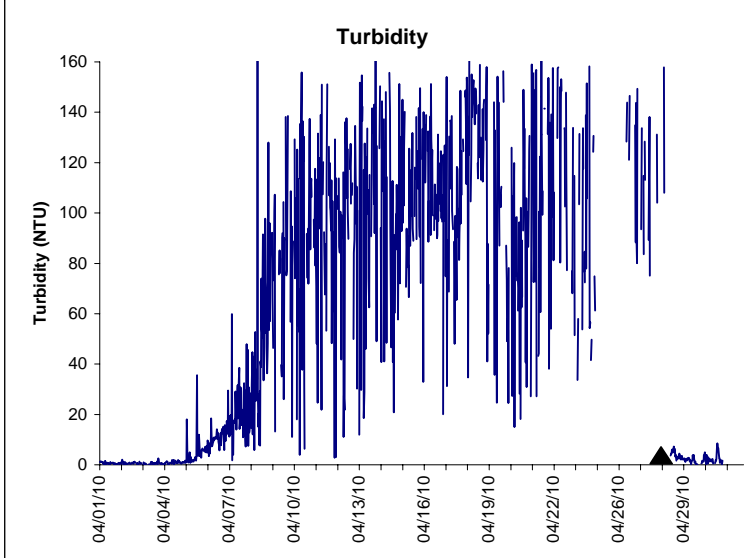

Indian River Lease Area, Indian River County
April 2010

No Wind Data

▲ Monitoring Equipment Exchanged (sonde deployment)

Note: QA/QC limited to data deletion based on sonde error codes and pre- / post-calibration notes.