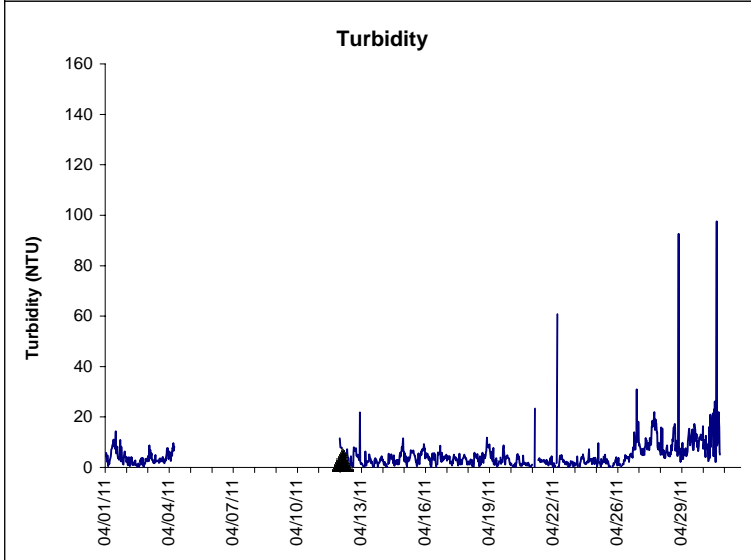

Indian River Lease Area, Indian River County April 2011

No Wind Data Available

▲ Monitoring Equipment Exchanged (sonde deployment)

Note: QA/QC limited to data deletion based on sonde error codes and pre- / post-calibration notes.