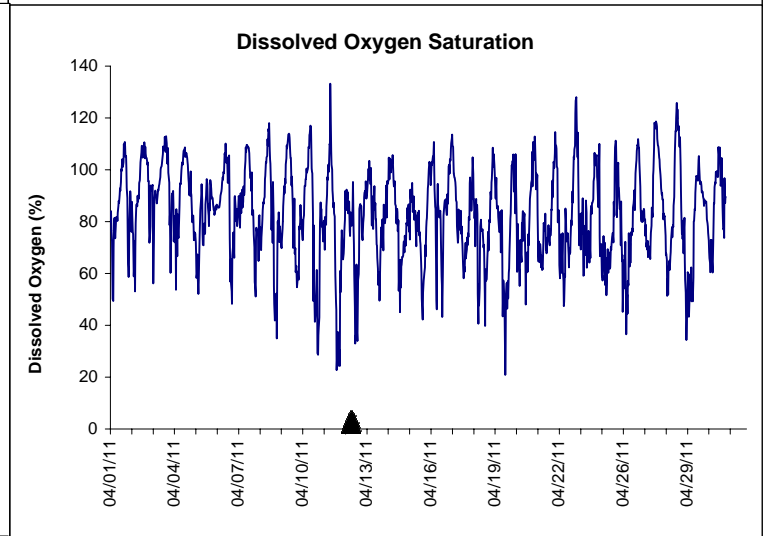

Indian River Lease Area, Indian River County April 2011

No Wind Data Available

▲ Monitoring Equipment Exchanged (sonde deployment)

Note: QA/QC limited to data deletion based on sonde error codes and pre- / post-calibration notes.