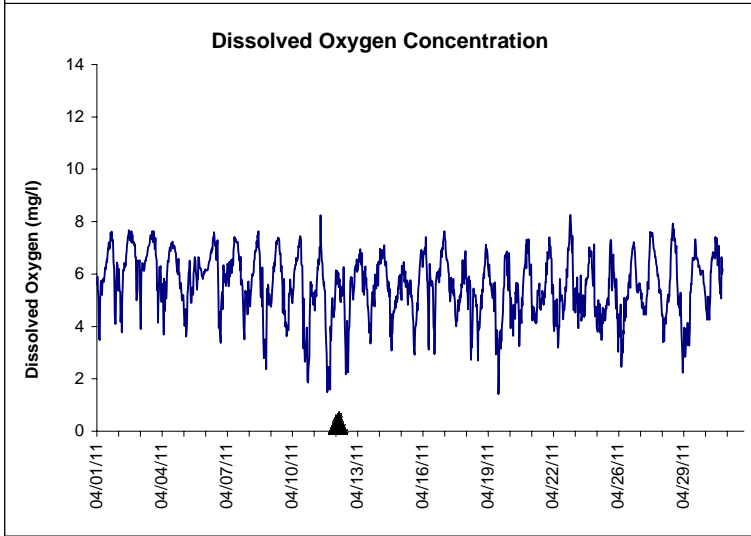

Indian River Lease Area, Indian River County April 2011

No Wind Data Available

▲ Monitoring Equipment Exchanged (sonde deployment)

Note: QA/QC limited to data deletion based on sonde error codes and pre- / post-calibration notes.