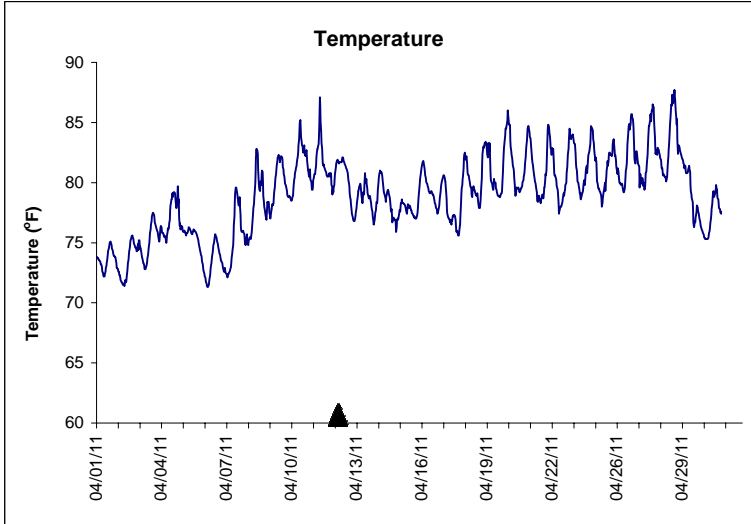

Indian River Lease Area, Indian River County April 2011

No Wind Data Available

▲ Monitoring Equipment Exchanged (sonde deployment)

Note: QA/QC limited to data deletion based on sonde error codes and pre- / post-calibration notes.