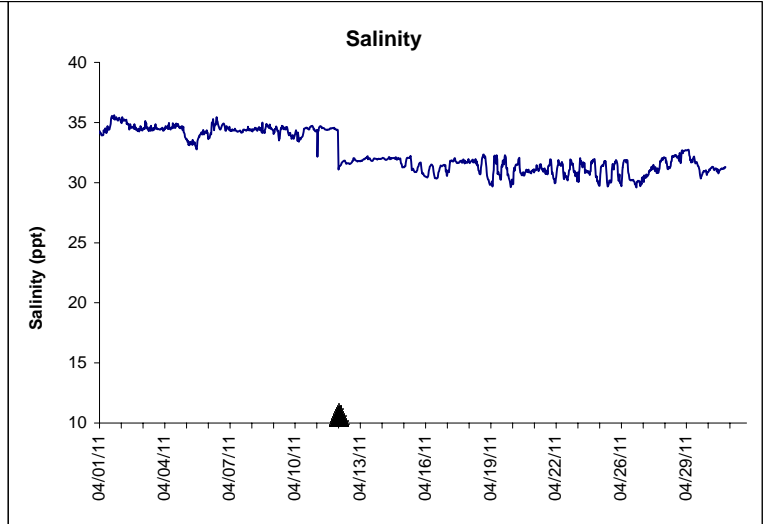

Indian River Lease Area, Indian River County April 2011

No Wind Data Available

▲ Monitoring Equipment Exchanged (sonde deployment)

Note: QA/QC limited to data deletion based on sonde error codes and pre- / post-calibration notes.