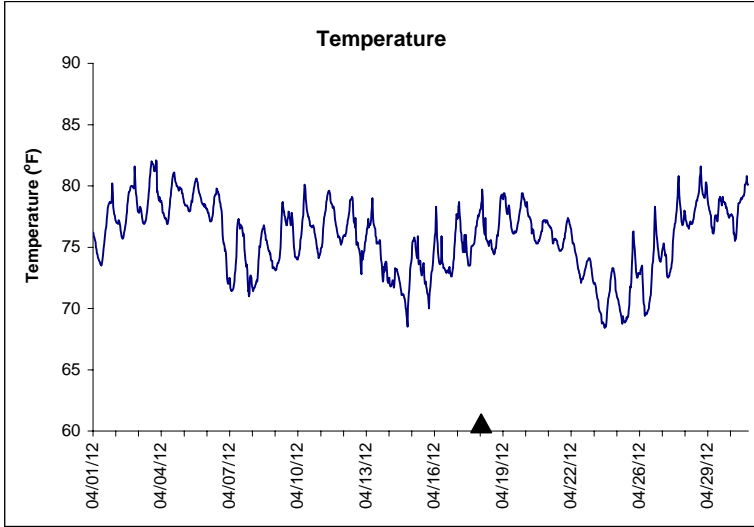

Indian River Lease Area, Indian River County April 2012

No Wind Data Available

▲ Monitoring Equipment Exchanged (sonde deployment)

Note: QA/QC limited to data deletion based on sonde error codes and pre- / post-calibration notes.