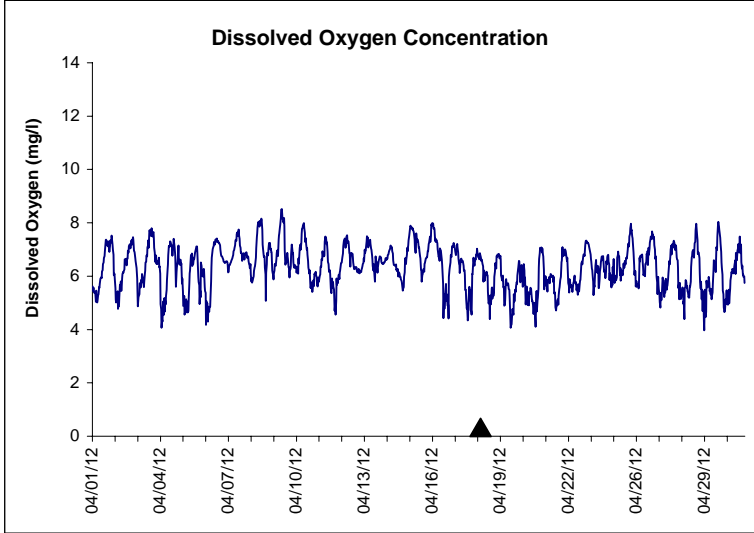

Indian River Lease Area, Indian River County April 2012

No Wind Data Available

▲ Monitoring Equipment Exchanged (sonde deployment)

Note: QA/QC limited to data deletion based on sonde error codes and pre- / post-calibration notes.