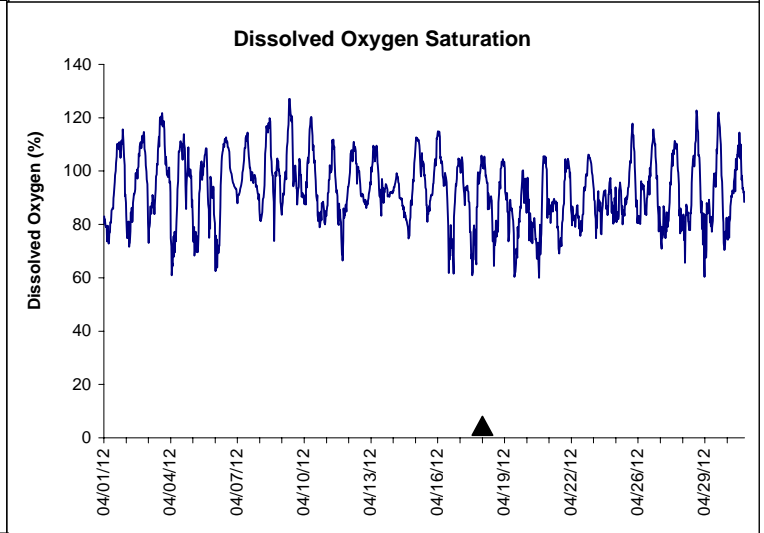

Indian River Lease Area, Indian River County April 2012

No Wind Data Available

▲ Monitoring Equipment Exchanged (sonde deployment)

Note: QA/QC limited to data deletion based on sonde error codes and pre- / post-calibration notes.