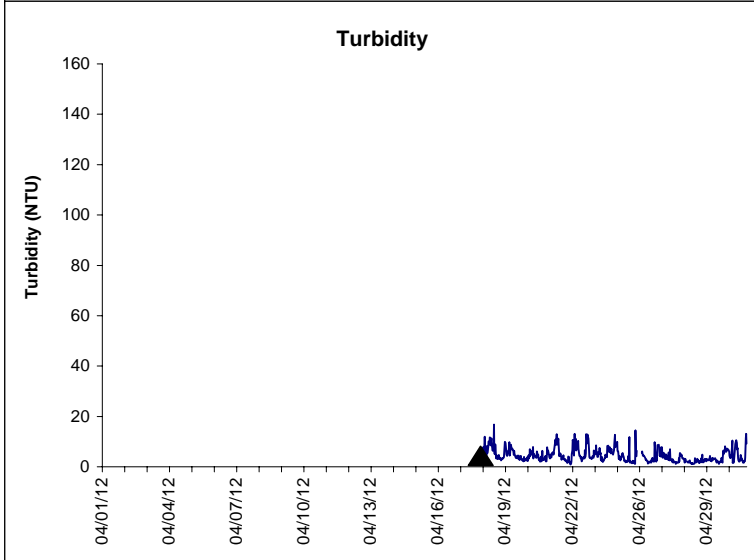

Indian River Lease Area, Indian River County April 2012

No Wind Data Available

▲ Monitoring Equipment Exchanged (sonde deployment)

Note: QA/QC limited to data deletion based on sonde error codes and pre- / post-calibration notes.