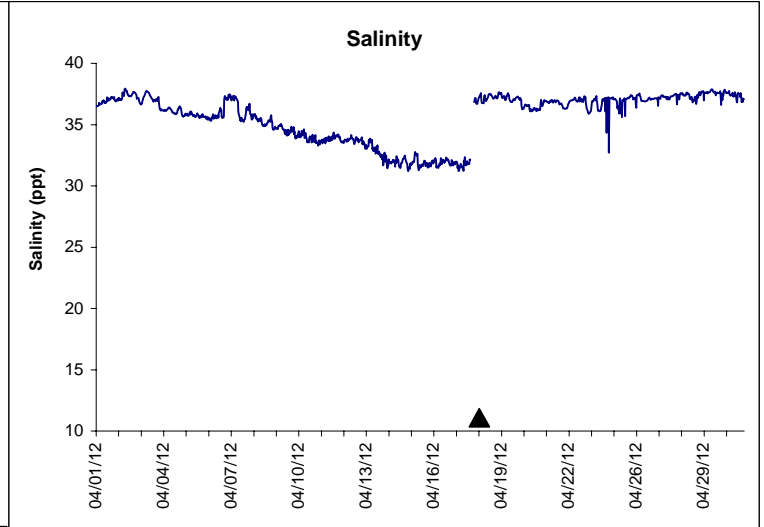

Indian River Lease Area, Indian River County April 2012

No Wind Data Available

▲ Monitoring Equipment Exchanged (sonde deployment)

Note: QA/QC limited to data deletion based on sonde error codes and pre- / post-calibration notes.