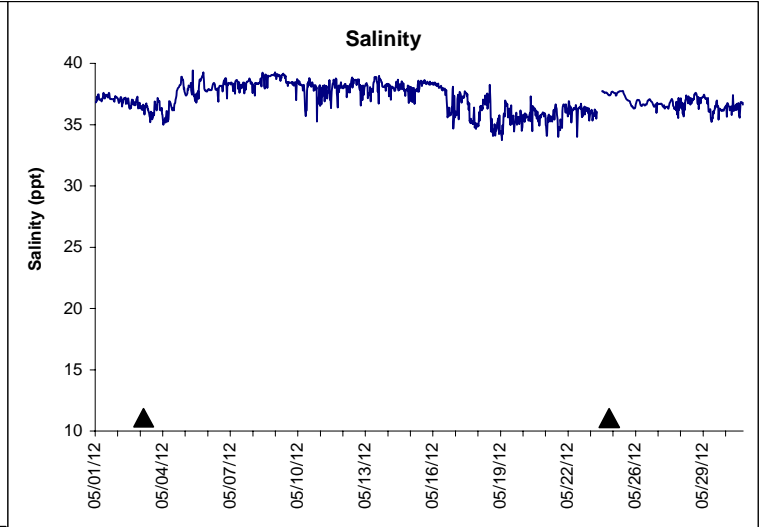

Indian River Lease Area, Indian River County May 2012

No Wind Data Available

▲ Monitoring Equipment Exchanged (sonde deployment)

Note: QA/QC limited to data deletion based on sonde error codes and pre- / post-calibration notes.