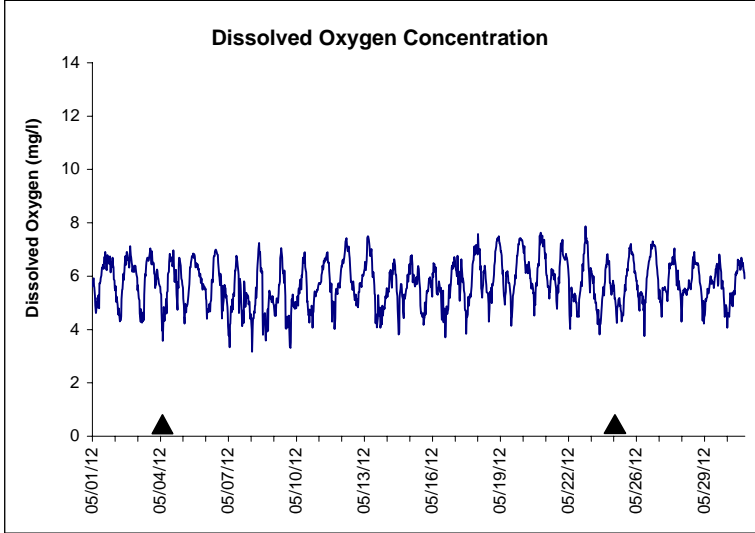

Indian River Lease Area, Indian River County May 2012

No Wind Data Available

▲ Monitoring Equipment Exchanged (sonde deployment)

Note: QA/QC limited to data deletion based on sonde error codes and pre- / post-calibration notes.