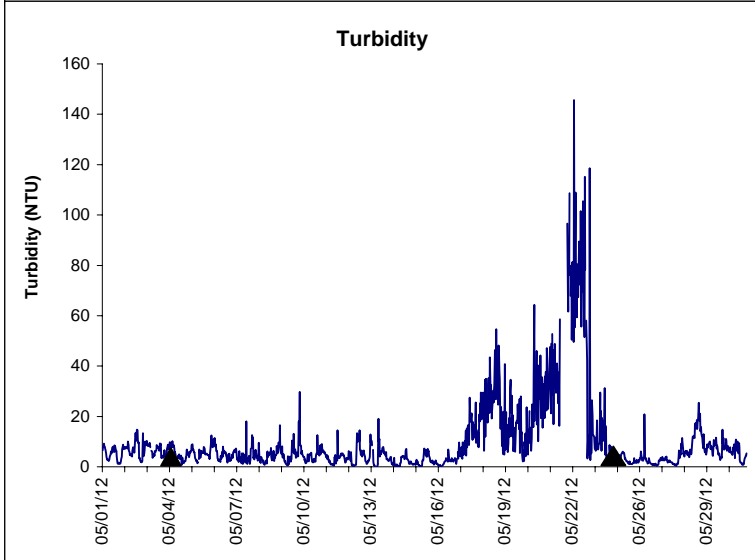

Indian River Lease Area, Indian River County May 2012

No Wind Data Available

▲ Monitoring Equipment Exchanged (sonde deployment)

Note: QA/QC limited to data deletion based on sonde error codes and pre- / post-calibration notes.