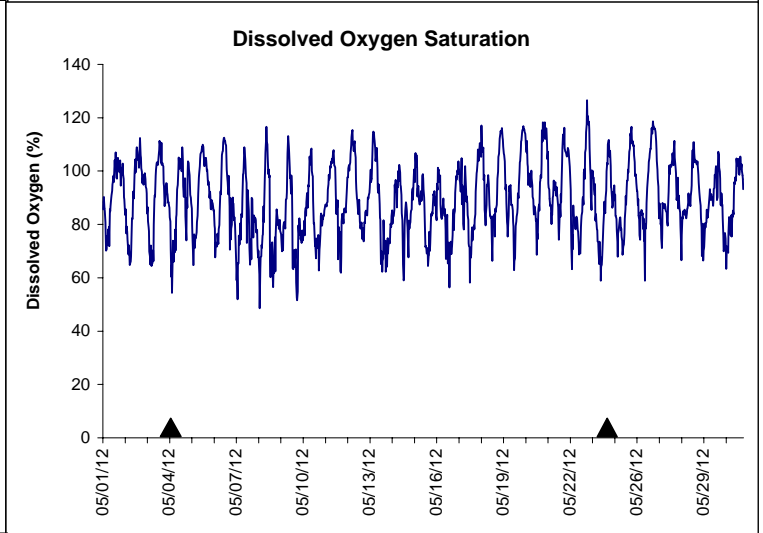

Indian River Lease Area, Indian River County May 2012

No Wind Data Available

▲ Monitoring Equipment Exchanged (sonde deployment)

Note: QA/QC limited to data deletion based on sonde error codes and pre- / post-calibration notes.