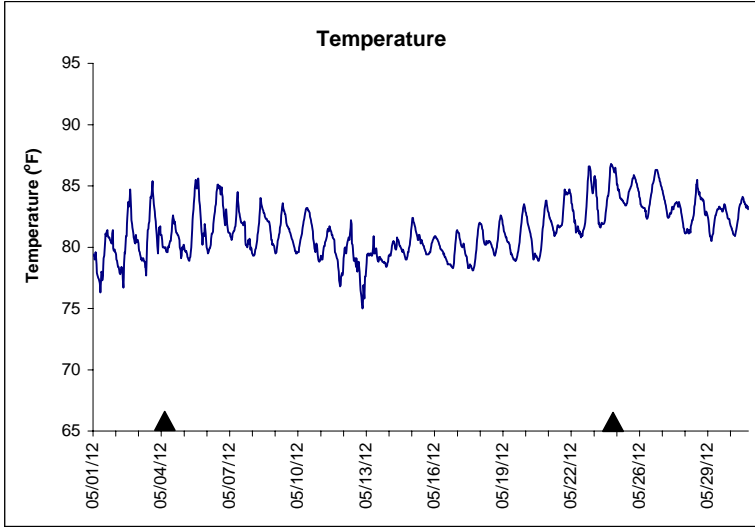

Indian River Lease Area, Indian River County May 2012

No Wind Data Available

▲ Monitoring Equipment Exchanged (sonde deployment)

Note: QA/QC limited to data deletion based on sonde error codes and pre- / post-calibration notes.