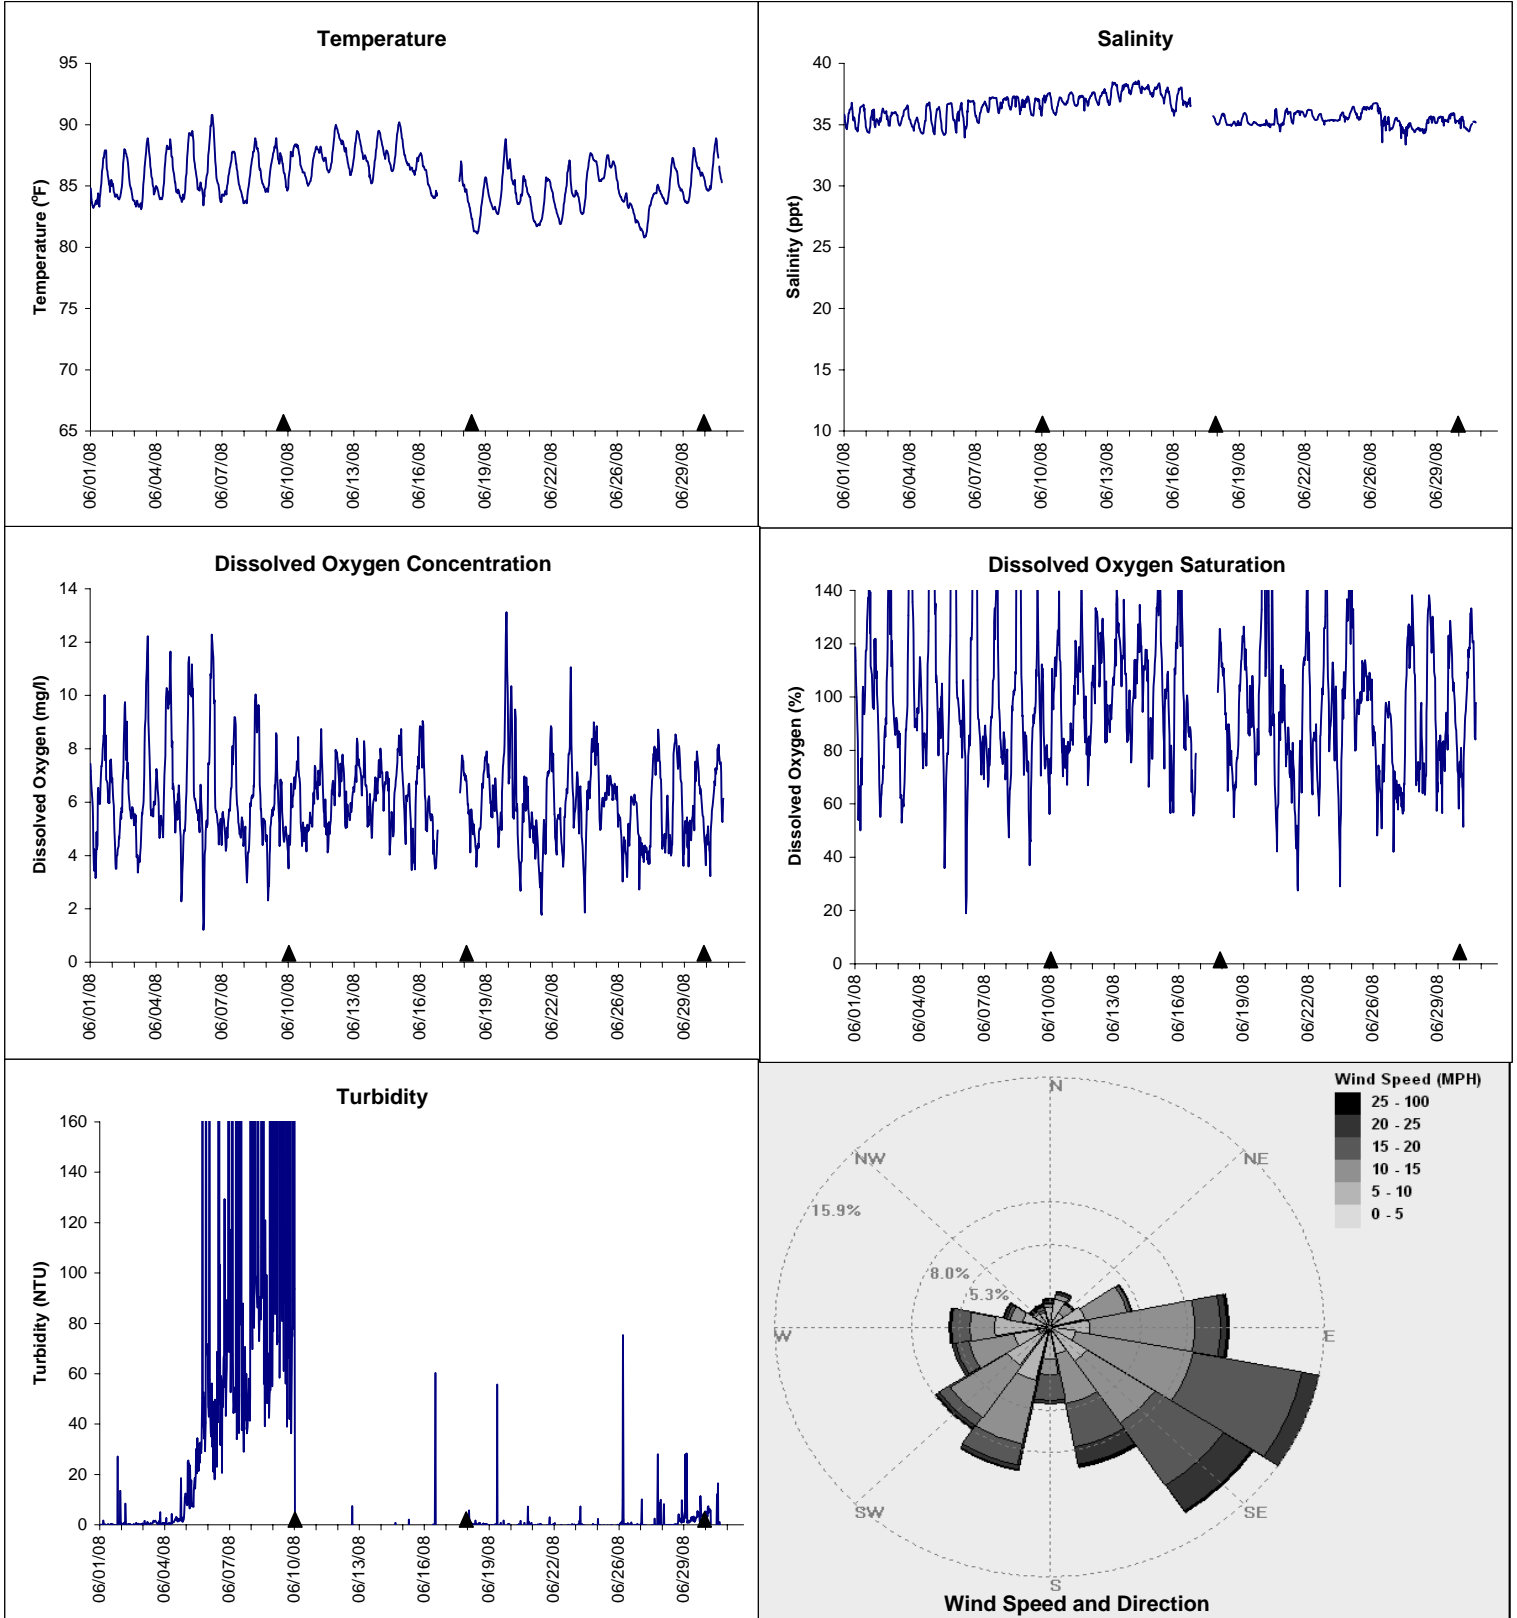

# Indian River Lease Area, Indian River County

## June 2008

▲ Monitoring Equipment Exchanged (sonde deployment)

**Note:** QA/QC limited to data deletion based on sonde error codes and pre- / post-calibration notes.