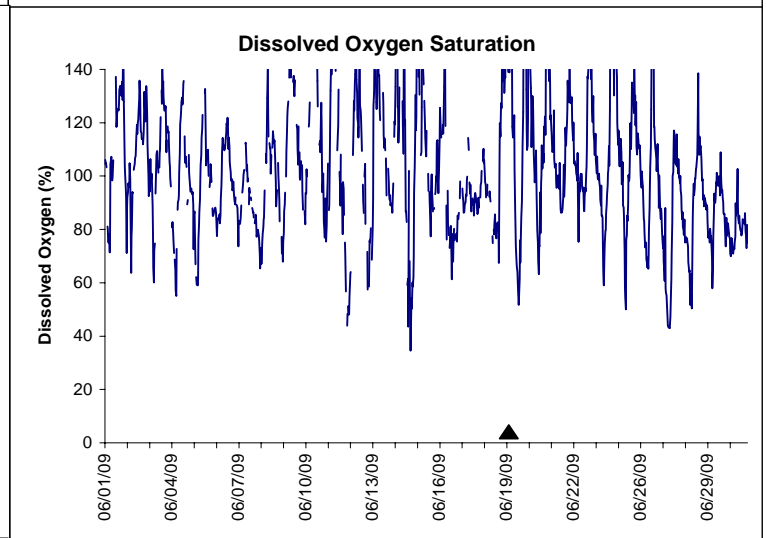

Indian River Lease Area, Indian River County
June 2009

No Wind Data

▲ Monitoring Equipment Exchanged (sonde deployment)

Note: QA/QC limited to data deletion based on sonde error codes and pre- / post-calibration notes.