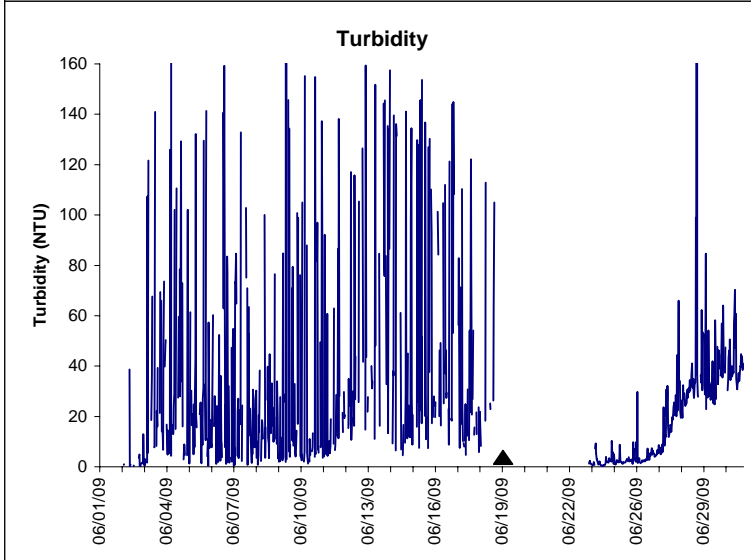

Indian River Lease Area, Indian River County
June 2009

No Wind Data

▲ Monitoring Equipment Exchanged (sonde deployment)

Note: QA/QC limited to data deletion based on sonde error codes and pre- / post-calibration notes.