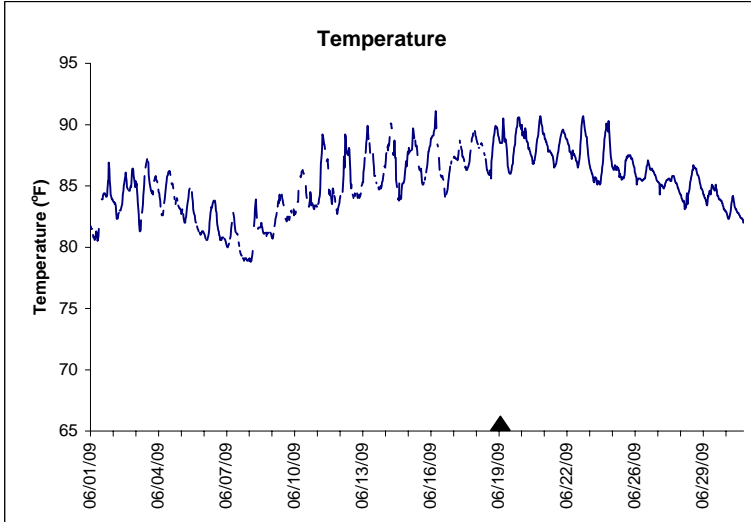

Indian River Lease Area, Indian River County
June 2009

No Wind Data

▲ Monitoring Equipment Exchanged (sonde deployment)

Note: QA/QC limited to data deletion based on sonde error codes and pre- / post-calibration notes.