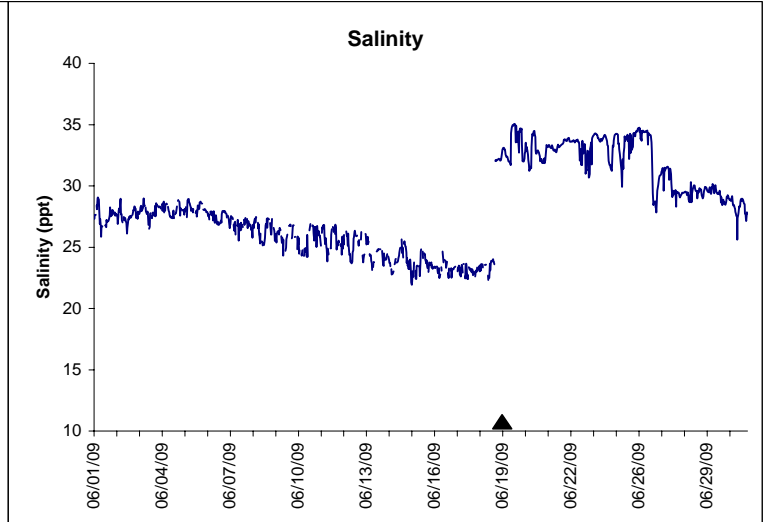

Indian River Lease Area, Indian River County
June 2009

No Wind Data

▲ Monitoring Equipment Exchanged (sonde deployment)

Note: QA/QC limited to data deletion based on sonde error codes and pre- / post-calibration notes.