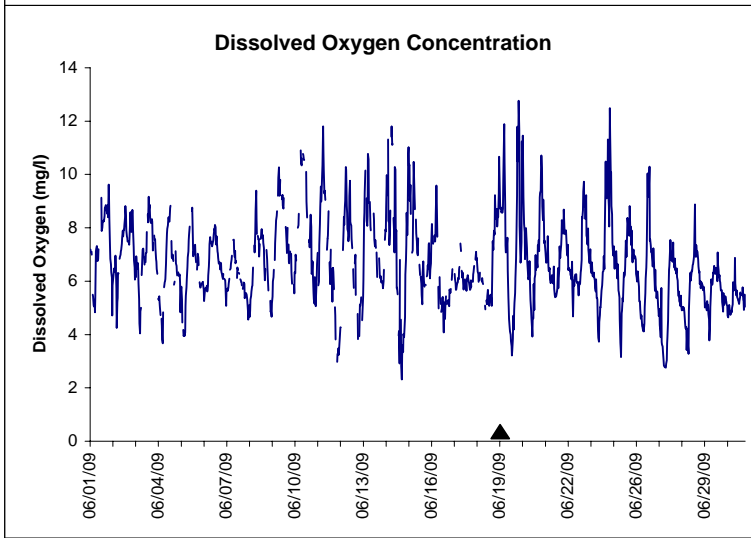

Indian River Lease Area, Indian River County
June 2009

No Wind Data

▲ Monitoring Equipment Exchanged (sonde deployment)

Note: QA/QC limited to data deletion based on sonde error codes and pre- / post-calibration notes.