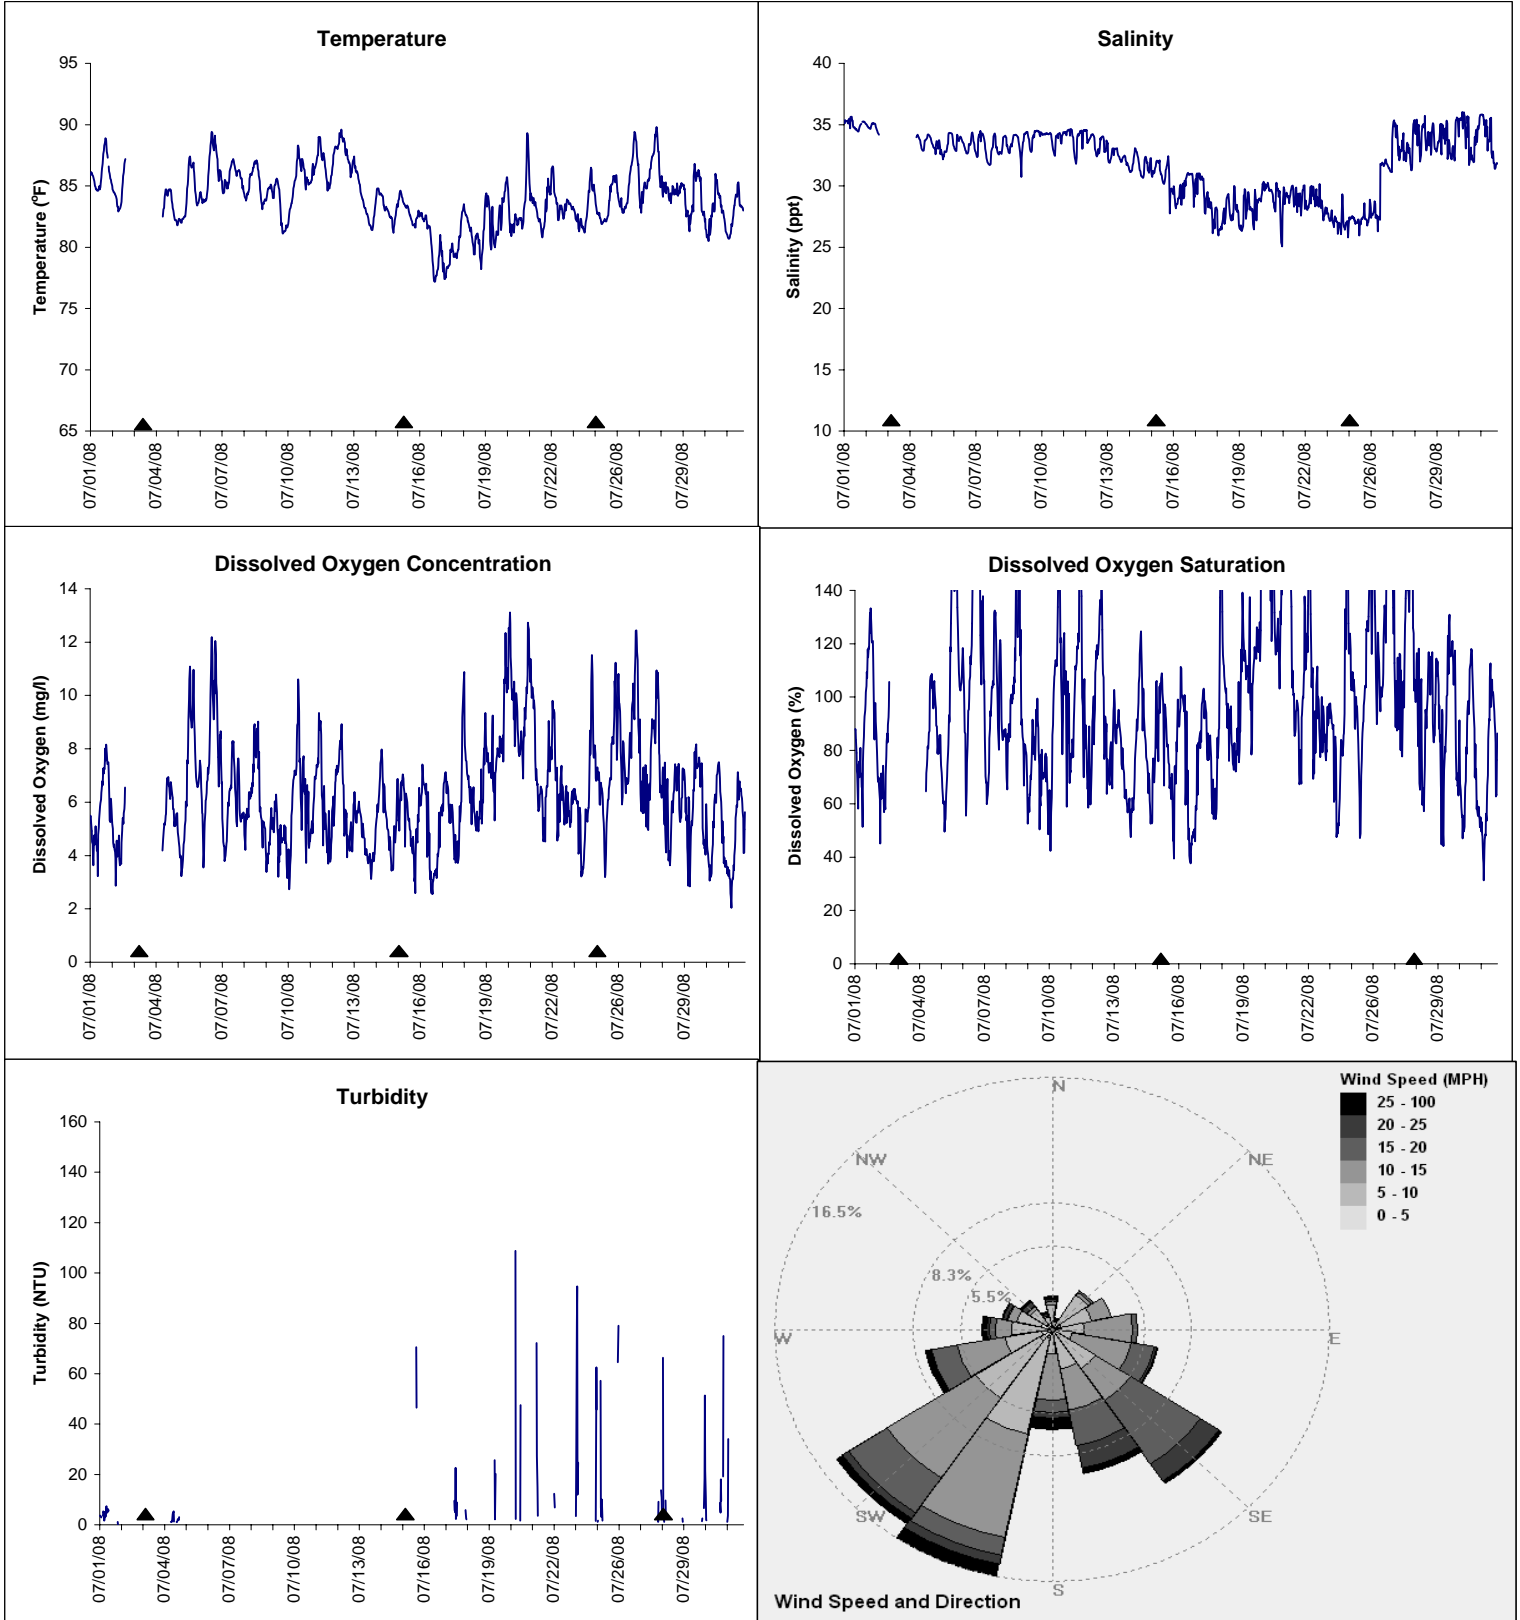

Indian River Lease Area, Indian River County July 2008

▲ Monitoring Equipment Exchanged (sonde deployment)

Note: QA/QC limited to data deletion based on sonde error codes and pre- / post-calibration notes.

**Indian River Lease Area, Indian River County
July 2008**

▲ Monitoring Equipment Exchanged (sonde deployment)

Note: QA/QC limited to data deletion based on sonde error codes and pre- / post-calibration notes.