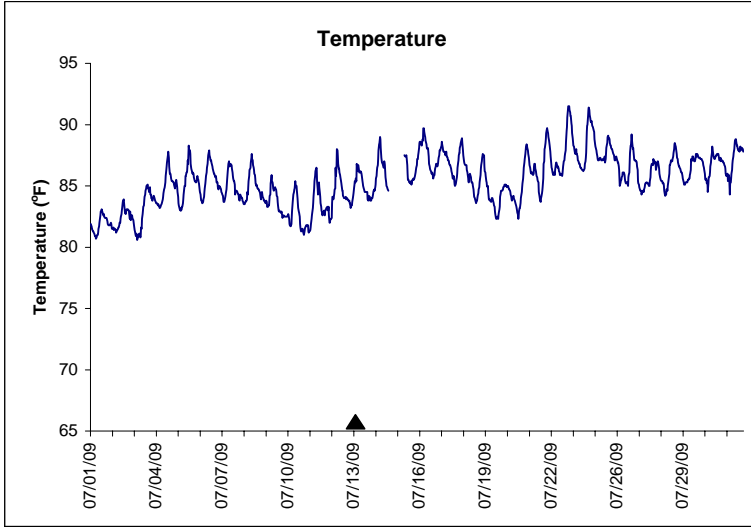

# Indian River Lease Area, Indian River County July 2009

No Wind Data

▲ Monitoring Equipment Exchanged (sonde deployment)

Note: QA/QC limited to data deletion based on sonde error codes and pre- / post-calibration notes.