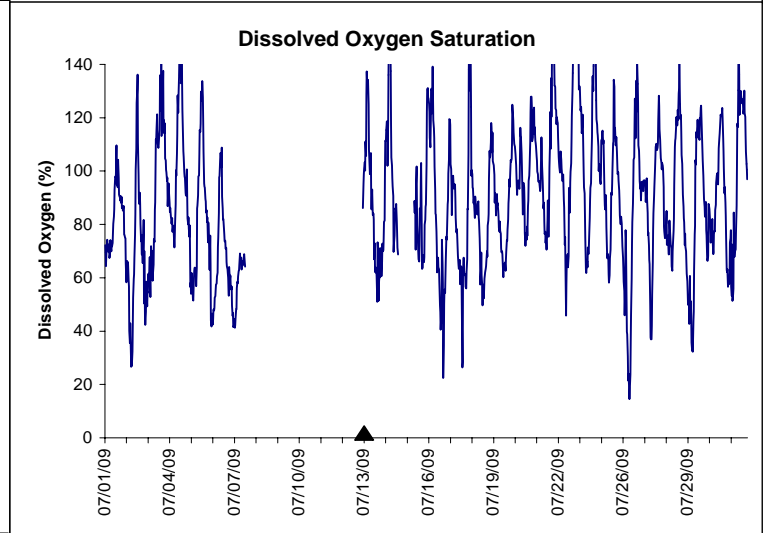

# Indian River Lease Area, Indian River County July 2009

No Wind Data

▲ Monitoring Equipment Exchanged (sonde deployment)

Note: QA/QC limited to data deletion based on sonde error codes and pre- / post-calibration notes.