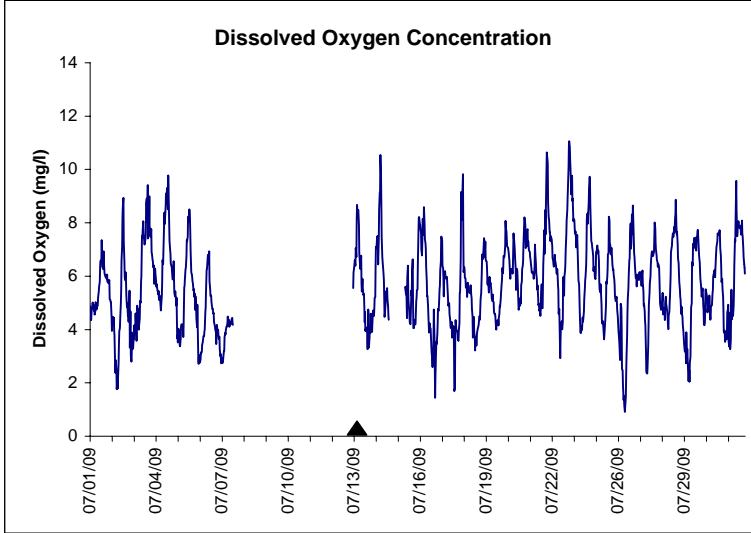

# Indian River Lease Area, Indian River County July 2009

No Wind Data

▲ Monitoring Equipment Exchanged (sonde deployment)

Note: QA/QC limited to data deletion based on sonde error codes and pre- / post-calibration notes.