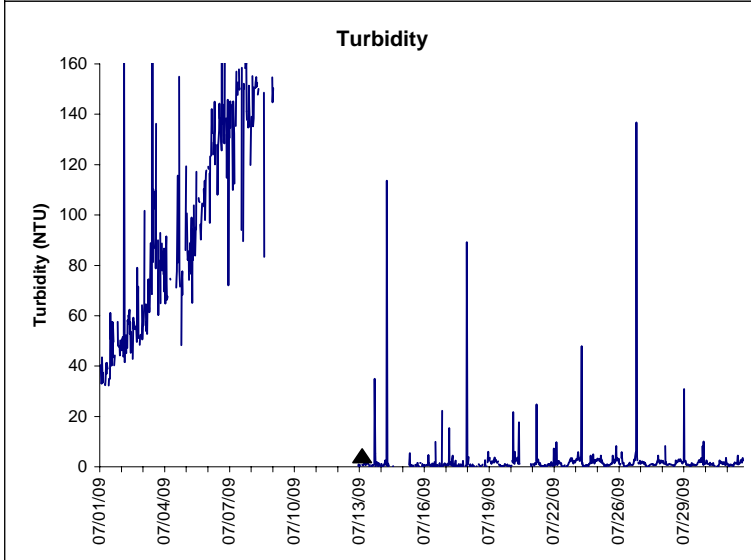

# Indian River Lease Area, Indian River County July 2009

No Wind Data

▲ Monitoring Equipment Exchanged (sonde deployment)

Note: QA/QC limited to data deletion based on sonde error codes and pre- / post-calibration notes.