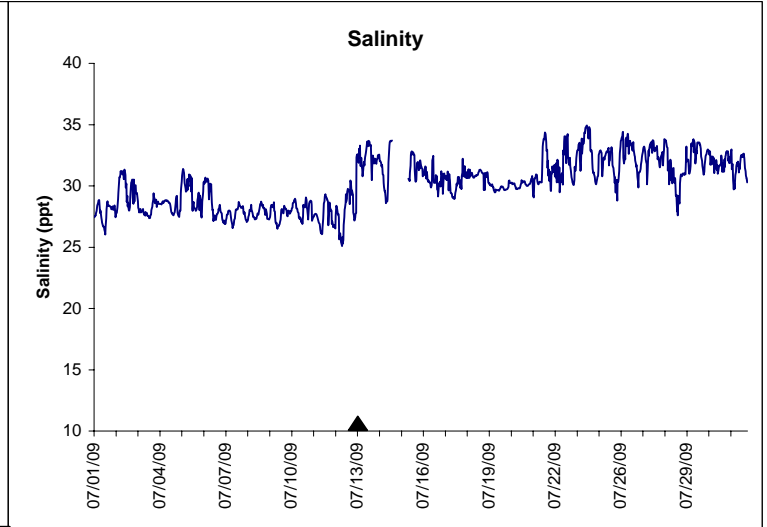

# Indian River Lease Area, Indian River County July 2009

No Wind Data

▲ Monitoring Equipment Exchanged (sonde deployment)

Note: QA/QC limited to data deletion based on sonde error codes and pre- / post-calibration notes.