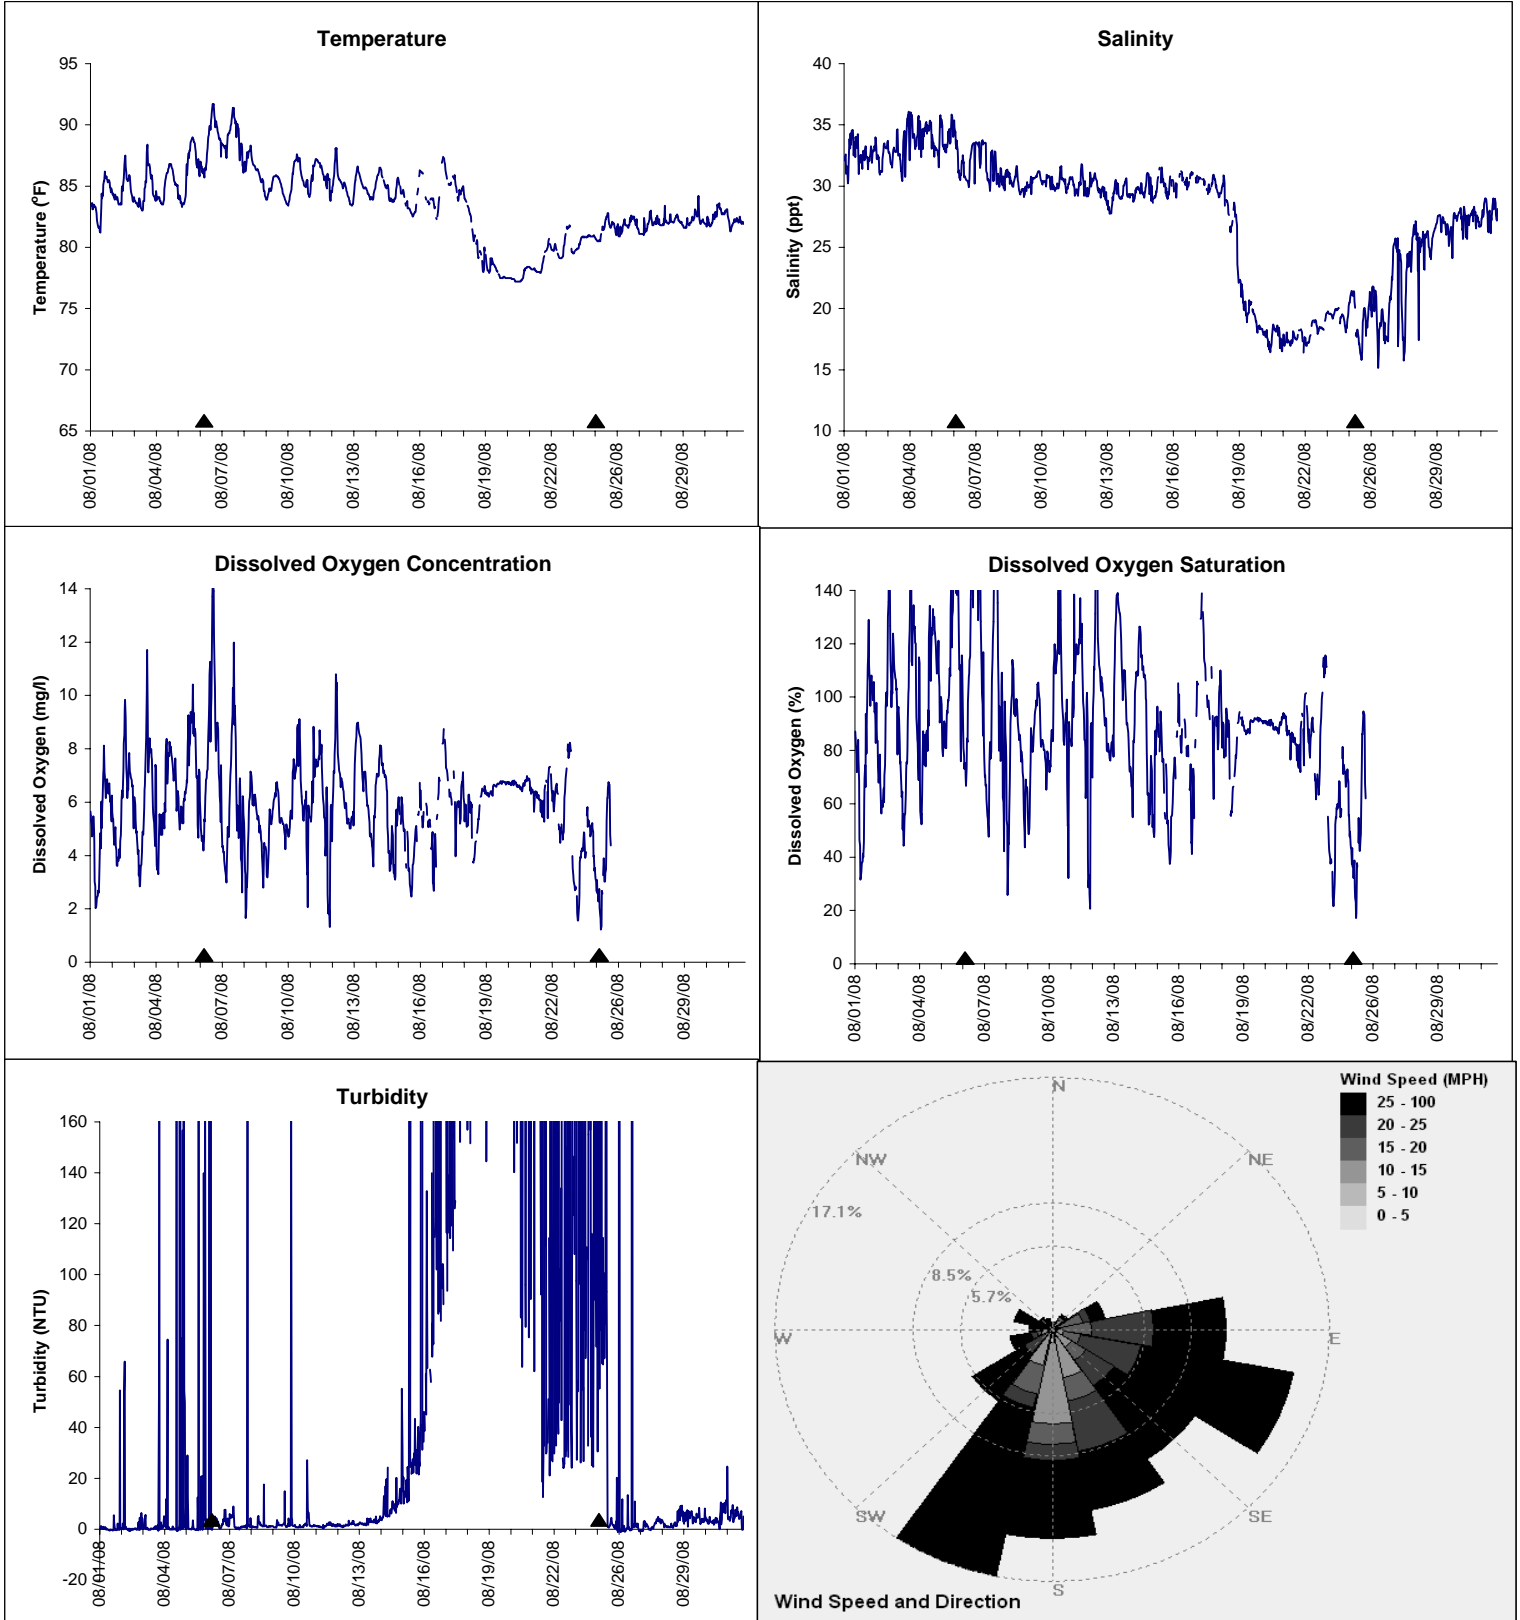

Indian River Lease Area, Indian River County

August 2008

▲ Monitoring Equipment Exchanged (sonde deployment)

Note: QA/QC limited to data deletion based on sonde error codes and pre- / post-calibration notes.

**Indian River Lease Area, Indian River County
August 2008**

▲ Monitoring Equipment Exchanged (sonde deployment)

Note: QA/QC limited to data deletion based on sonde error codes and pre- / post-calibration notes.