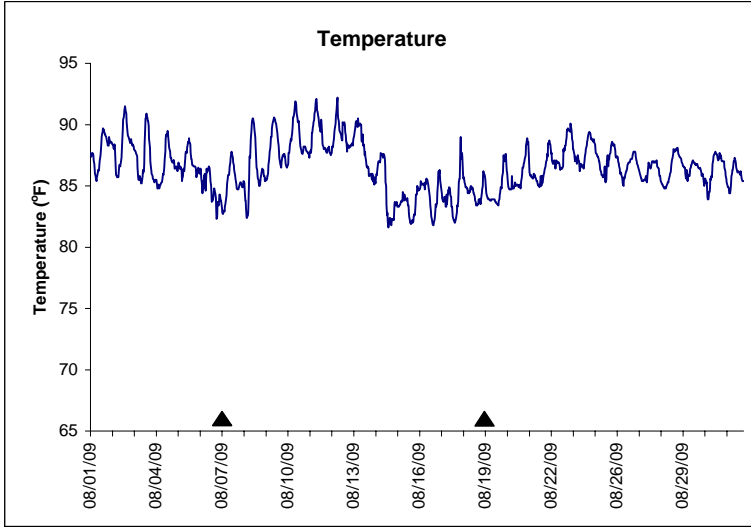

Indian River Lease Area, Indian River County

August 2009

No Wind Data

▲ Monitoring Equipment Exchanged (sonde deployment)

Note: QA/QC limited to data deletion based on sonde error codes and pre- / post-calibration notes.