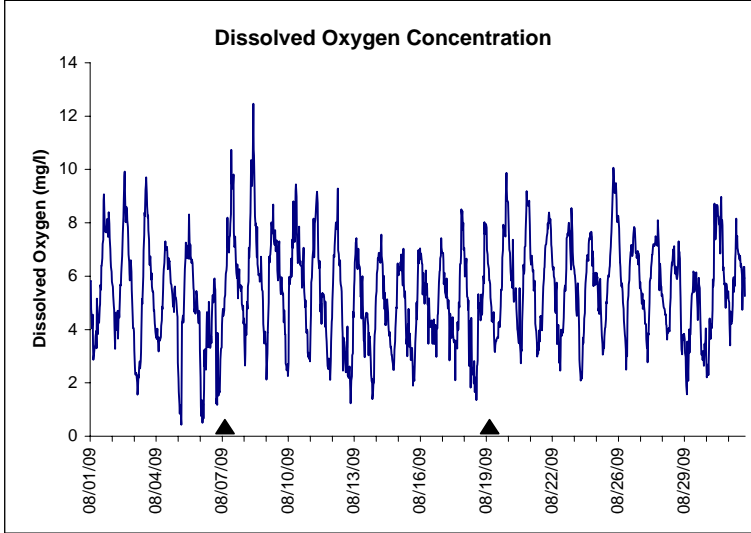

Indian River Lease Area, Indian River County

August 2009

No Wind Data

▲ Monitoring Equipment Exchanged (sonde deployment)

Note: QA/QC limited to data deletion based on sonde error codes and pre- / post-calibration notes.