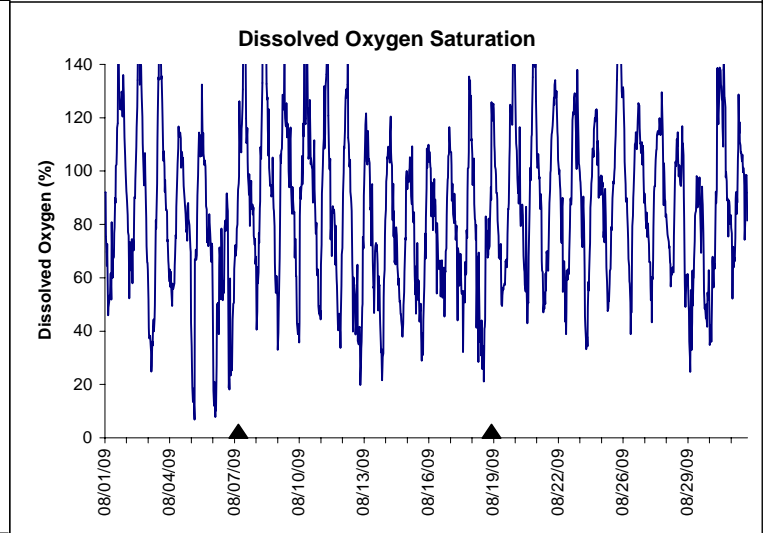

Indian River Lease Area, Indian River County

August 2009

No Wind Data

▲ Monitoring Equipment Exchanged (sonde deployment)

Note: QA/QC limited to data deletion based on sonde error codes and pre- / post-calibration notes.