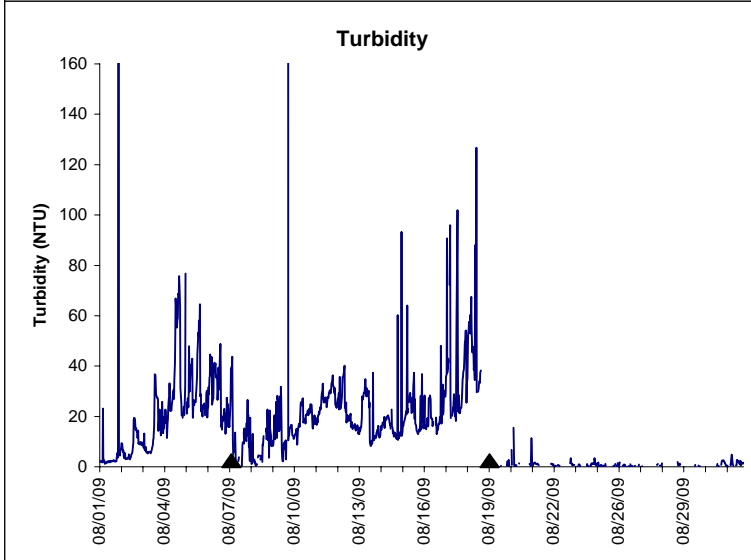

Indian River Lease Area, Indian River County

August 2009

No Wind Data

▲ Monitoring Equipment Exchanged (sonde deployment)

Note: QA/QC limited to data deletion based on sonde error codes and pre- / post-calibration notes.