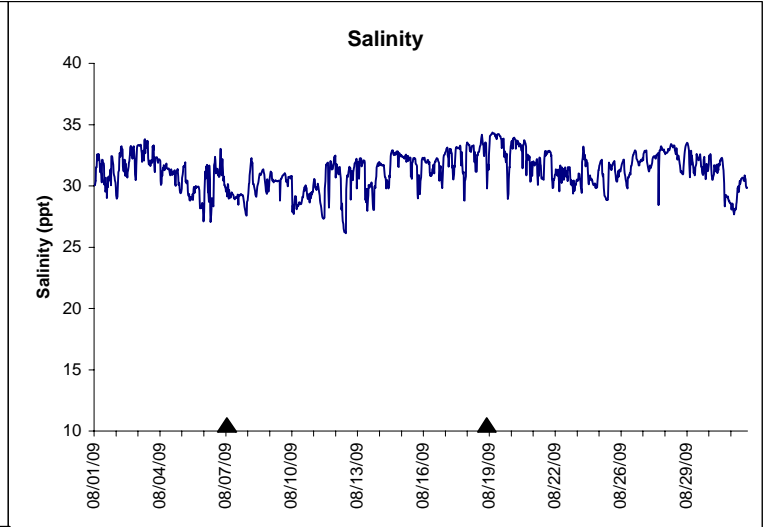

Indian River Lease Area, Indian River County

August 2009

No Wind Data

▲ Monitoring Equipment Exchanged (sonde deployment)

Note: QA/QC limited to data deletion based on sonde error codes and pre- / post-calibration notes.