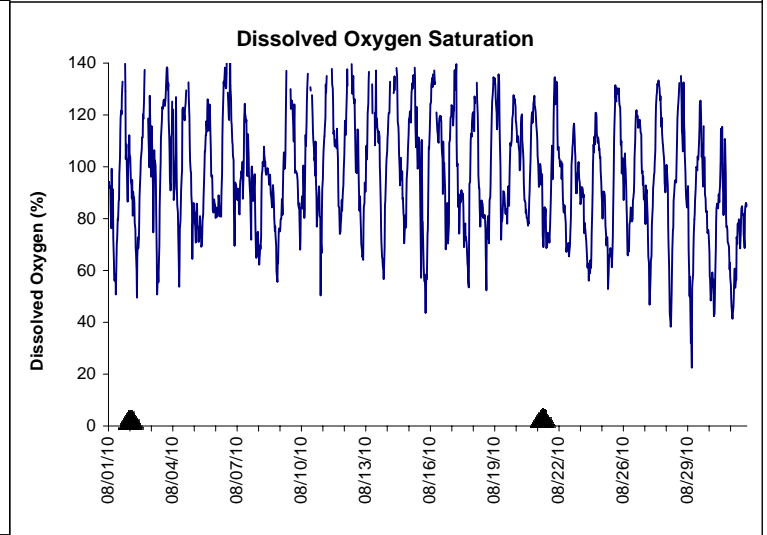

## Indian River Lease Area, Indian River County August 2010

No Wind Data Available

▲ Monitoring Equipment Exchanged (sonde deployment)

Note: QA/QC limited to data deletion based on sonde error codes and pre- / post-calibration notes.