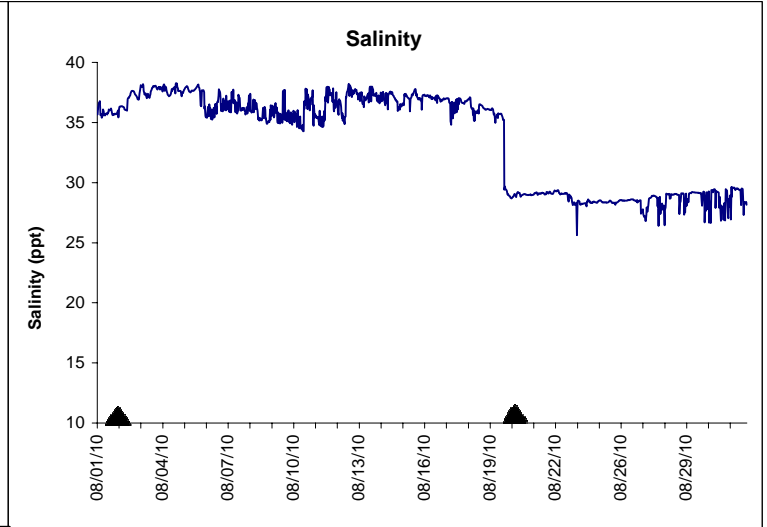

## Indian River Lease Area, Indian River County August 2010

No Wind Data Available

▲ Monitoring Equipment Exchanged (sonde deployment)

Note: QA/QC limited to data deletion based on sonde error codes and pre- / post-calibration notes.