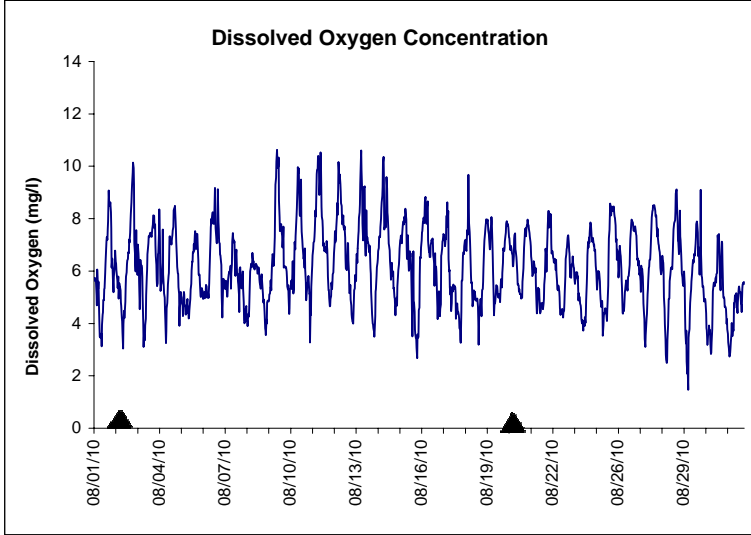

## Indian River Lease Area, Indian River County August 2010

No Wind Data Available

▲ Monitoring Equipment Exchanged (sonde deployment)

Note: QA/QC limited to data deletion based on sonde error codes and pre- / post-calibration notes.