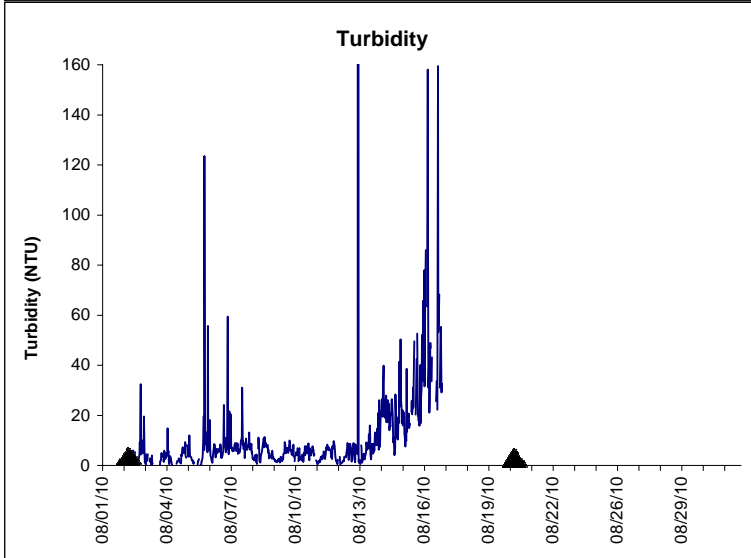

## Indian River Lease Area, Indian River County August 2010

No Wind Data Available

▲ Monitoring Equipment Exchanged (sonde deployment)

Note: QA/QC limited to data deletion based on sonde error codes and pre- / post-calibration notes.