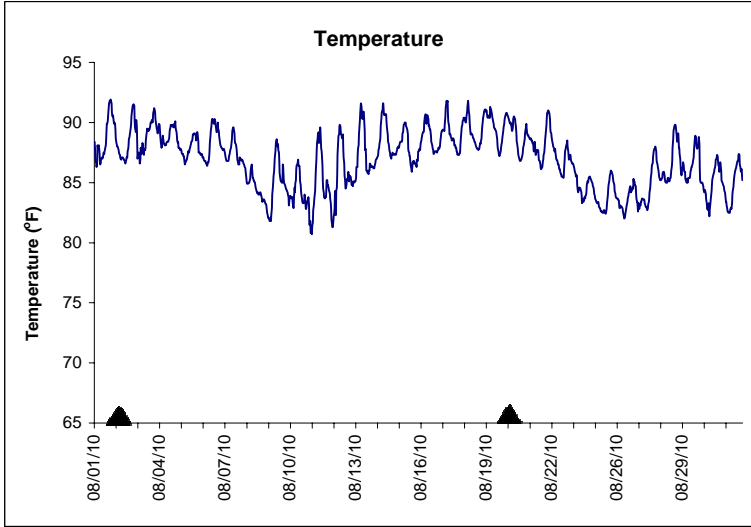

## Indian River Lease Area, Indian River County August 2010

No Wind Data Available

▲ Monitoring Equipment Exchanged (sonde deployment)

Note: QA/QC limited to data deletion based on sonde error codes and pre- / post-calibration notes.