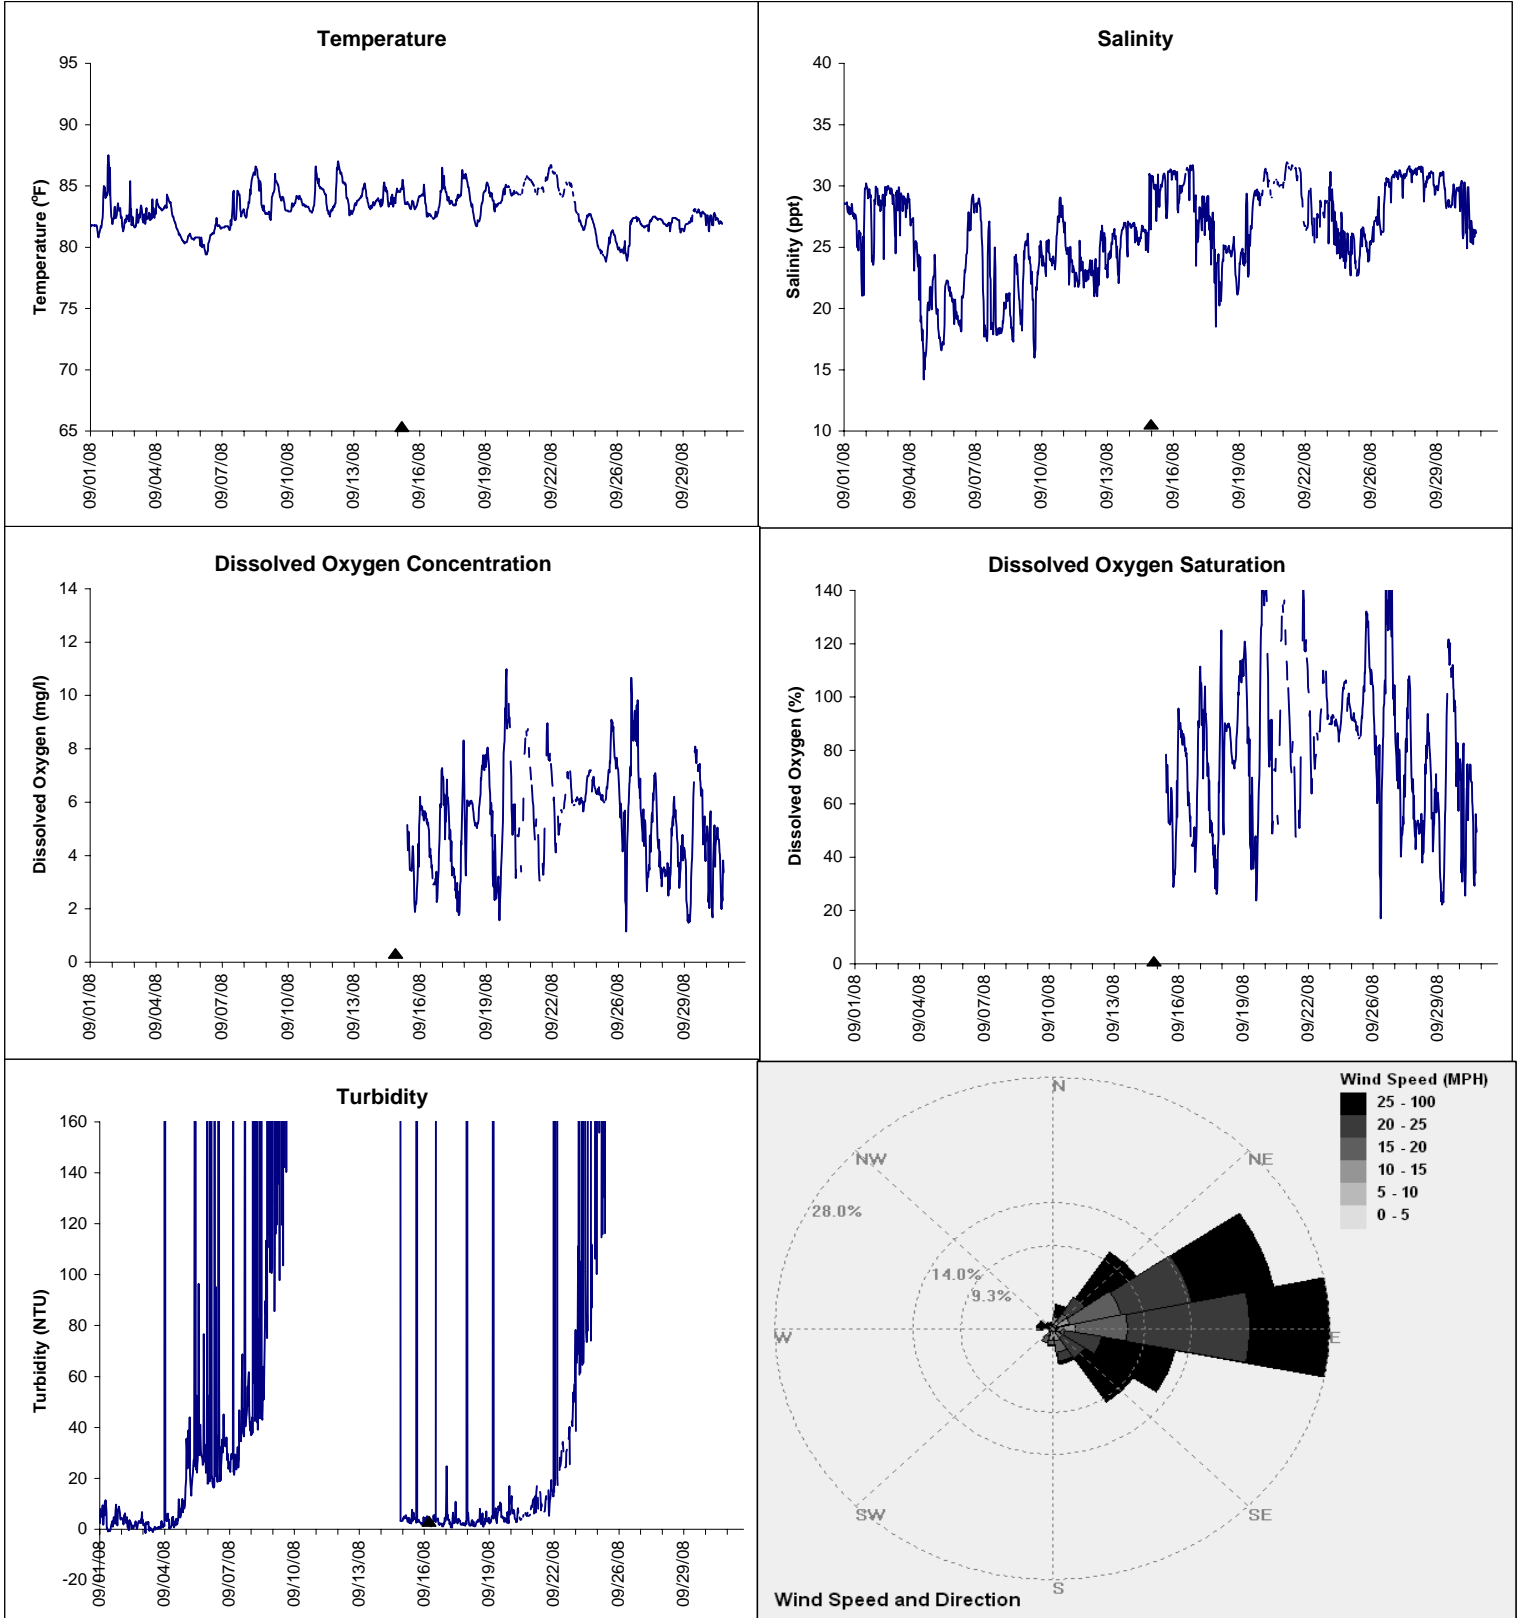

Indian River Lease Area, Indian River County

September 2008

▲ Monitoring Equipment Exchanged (sonde deployment)

Note: QA/QC limited to data deletion based on sonde error codes and pre- / post-calibration notes.

**Indian River Lease Area, Indian River County
September 2008**

▲ Monitoring Equipment Exchanged (sonde deployment)

Note: QA/QC limited to data deletion based on sonde error codes and pre- / post-calibration notes.