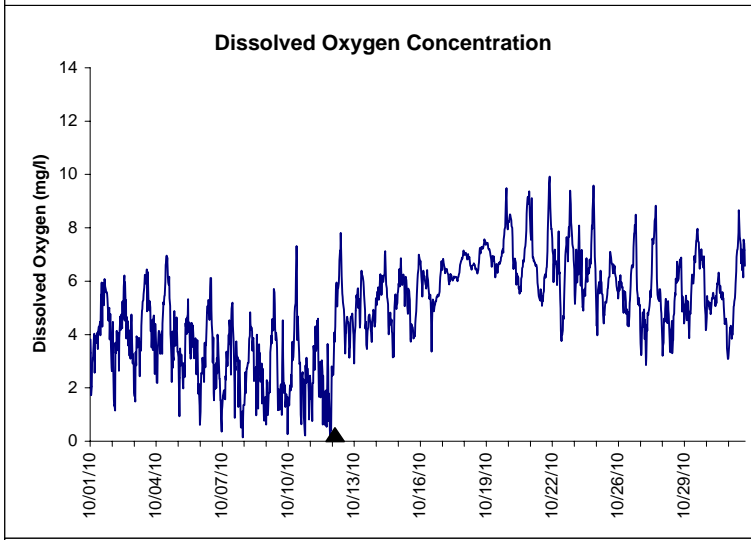

## Indian River Lease Area, Indian River County October 2009

No Wind Data

▲ Monitoring Equipment Exchanged (sonde deployment)

Note: QA/QC limited to data deletion based on sonde error codes and pre- / post-calibration notes.