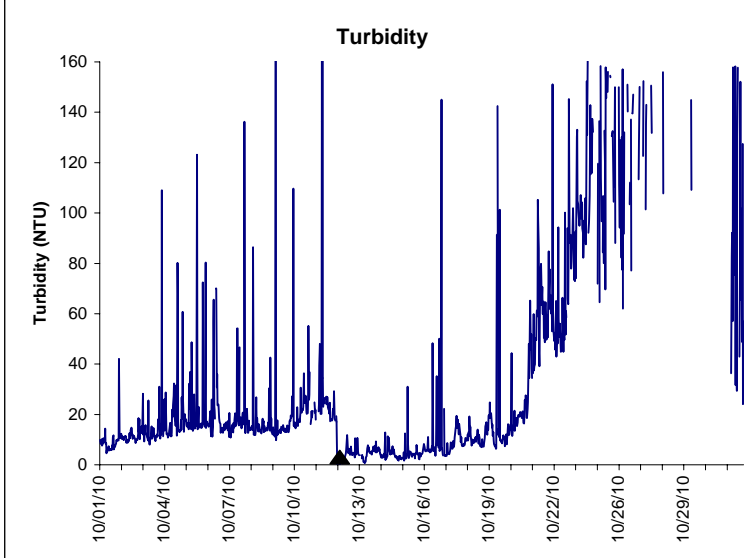

## Indian River Lease Area, Indian River County October 2009

No Wind Data

▲ Monitoring Equipment Exchanged (sonde deployment)

Note: QA/QC limited to data deletion based on sonde error codes and pre- / post-calibration notes.