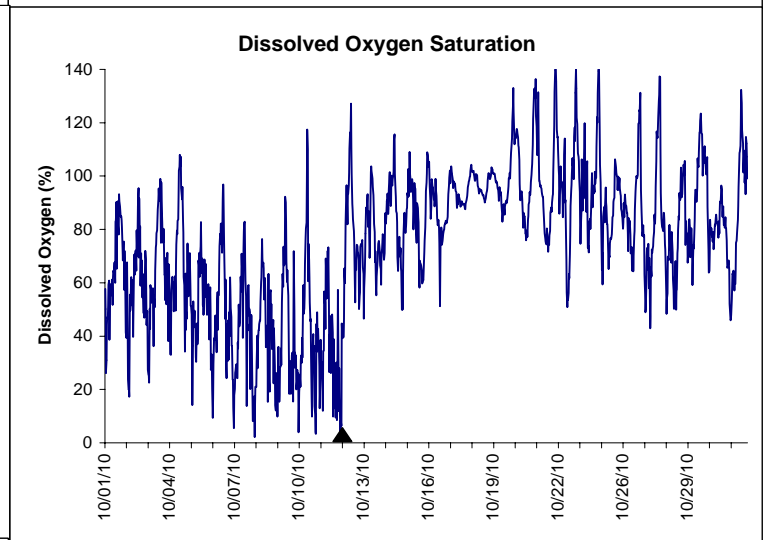

## Indian River Lease Area, Indian River County October 2009

No Wind Data

▲ Monitoring Equipment Exchanged (sonde deployment)

Note: QA/QC limited to data deletion based on sonde error codes and pre- / post-calibration notes.