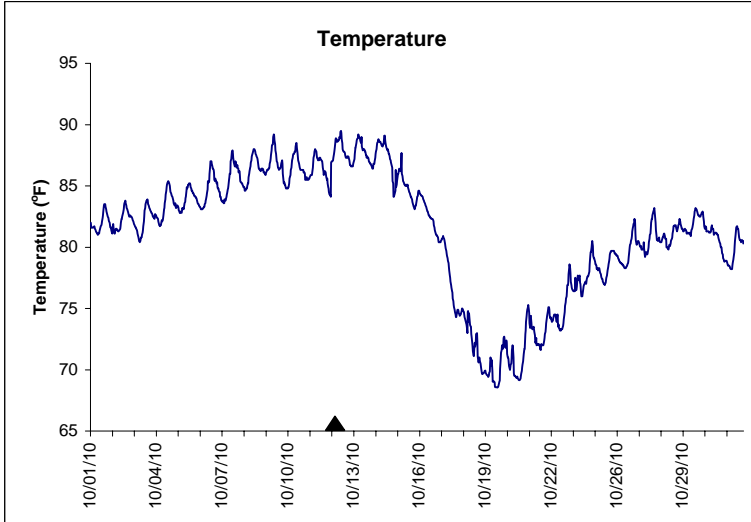

## Indian River Lease Area, Indian River County October 2009

No Wind Data

▲ Monitoring Equipment Exchanged (sonde deployment)

Note: QA/QC limited to data deletion based on sonde error codes and pre- / post-calibration notes.