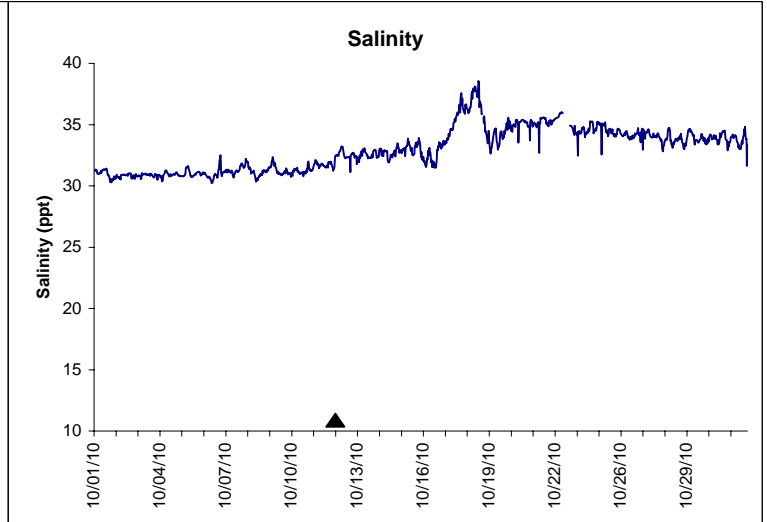

## Indian River Lease Area, Indian River County October 2009

No Wind Data

▲ Monitoring Equipment Exchanged (sonde deployment)

Note: QA/QC limited to data deletion based on sonde error codes and pre- / post-calibration notes.