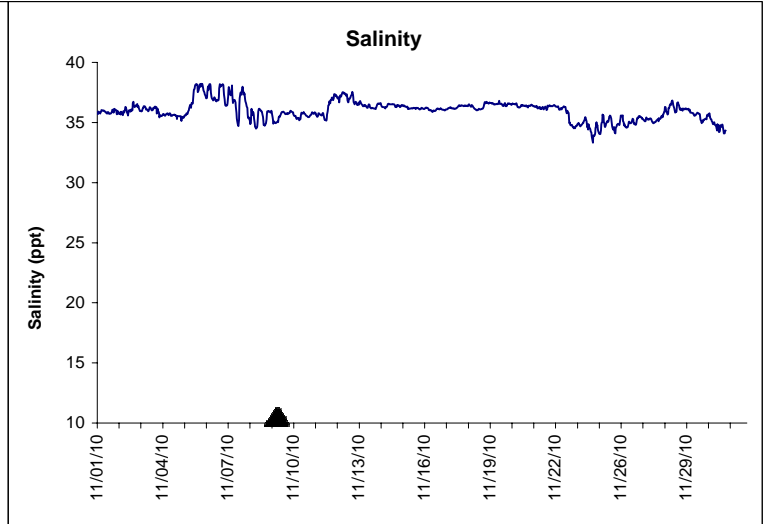

Indian River Lease Area, Indian River County November 2010

No Wind Data Available

▲ Monitoring Equipment Exchanged (sonde deployment)

Note: QA/QC limited to data deletion based on sonde error codes and pre- / post-calibration notes.