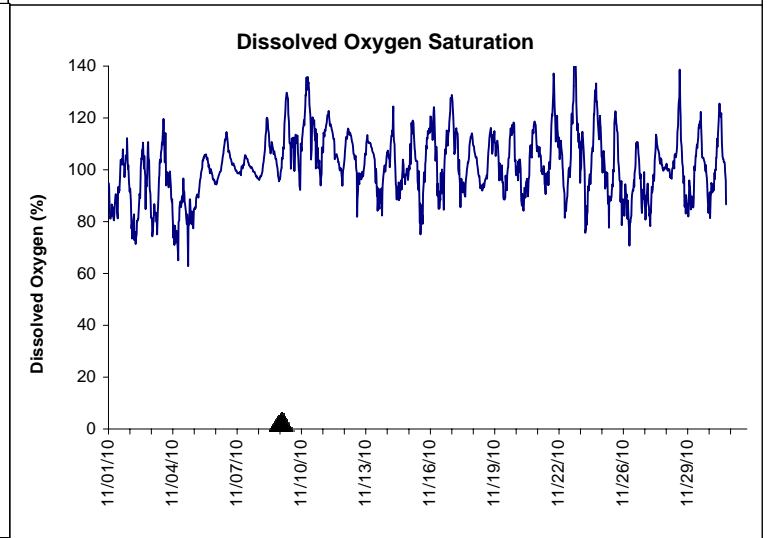

Indian River Lease Area, Indian River County November 2010

No Wind Data Available

▲ Monitoring Equipment Exchanged (sonde deployment)

Note: QA/QC limited to data deletion based on sonde error codes and pre- / post-calibration notes.