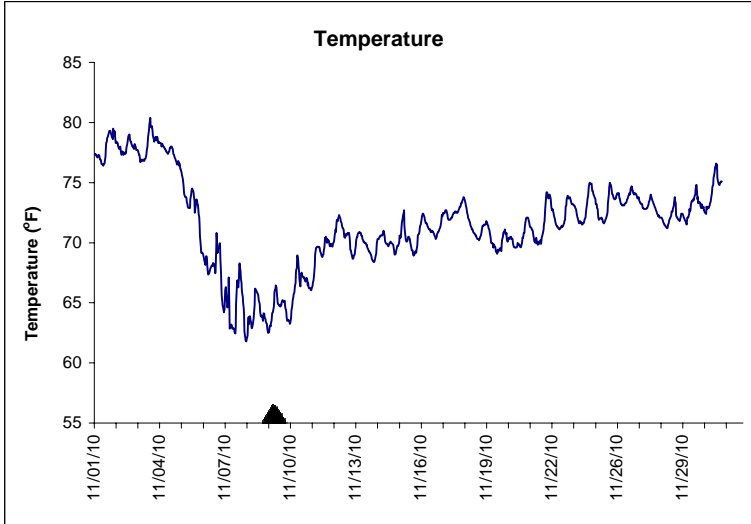

Indian River Lease Area, Indian River County November 2010

No Wind Data Available

▲ Monitoring Equipment Exchanged (sonde deployment)

Note: QA/QC limited to data deletion based on sonde error codes and pre- / post-calibration notes.