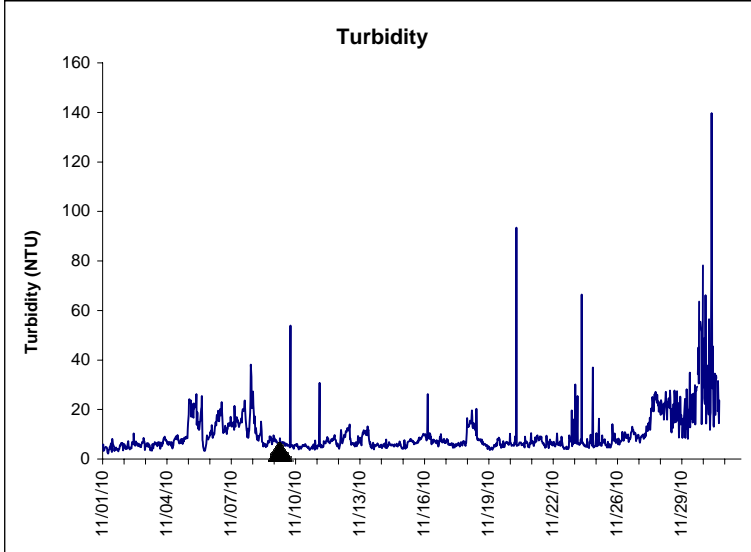

Indian River Lease Area, Indian River County November 2010

No Wind Data Available

▲ Monitoring Equipment Exchanged (sonde deployment)

Note: QA/QC limited to data deletion based on sonde error codes and pre- / post-calibration notes.