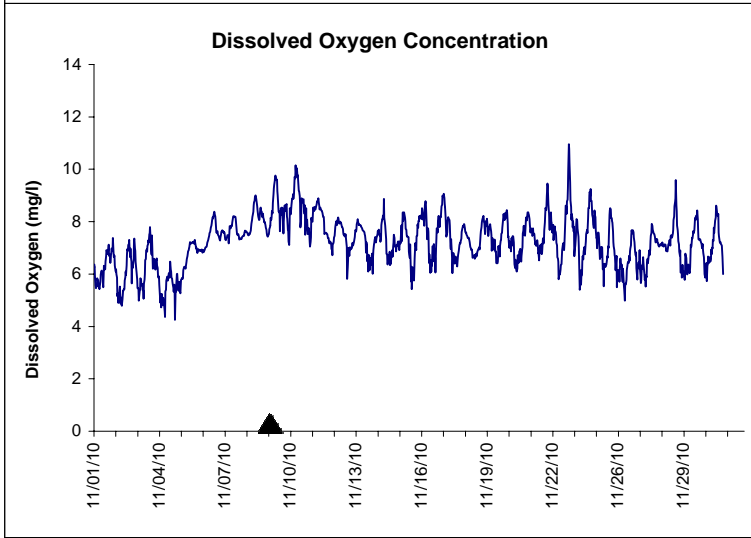

Indian River Lease Area, Indian River County November 2010

No Wind Data Available

▲ Monitoring Equipment Exchanged (sonde deployment)

Note: QA/QC limited to data deletion based on sonde error codes and pre- / post-calibration notes.