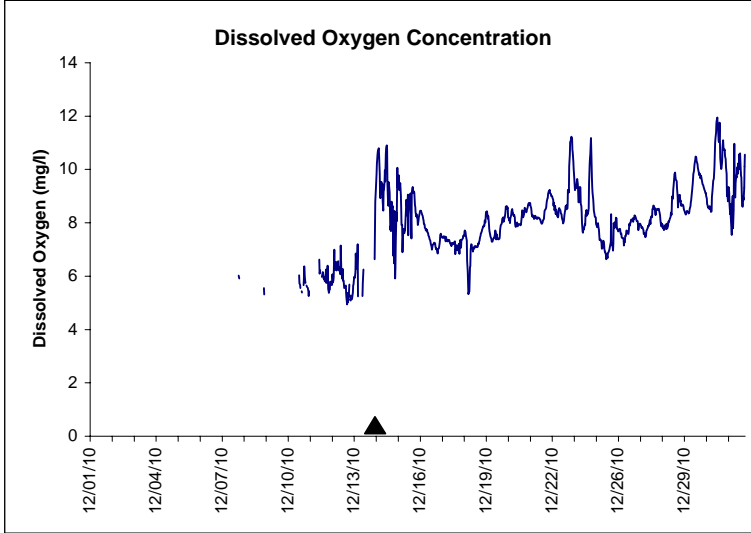

# Indian River Lease Area, Indian River County December 2009

**No Wind Data**

▲ Monitoring Equipment Exchanged (sonde deployment)

Note: QA/QC limited to data deletion based on sonde error codes and pre- / post-calibration notes.