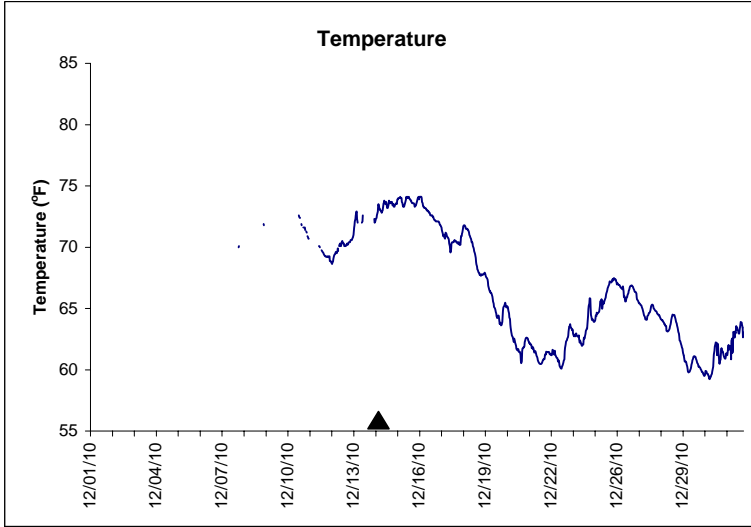

# Indian River Lease Area, Indian River County December 2009

**No Wind Data**

▲ Monitoring Equipment Exchanged (sonde deployment)

Note: QA/QC limited to data deletion based on sonde error codes and pre- / post-calibration notes.