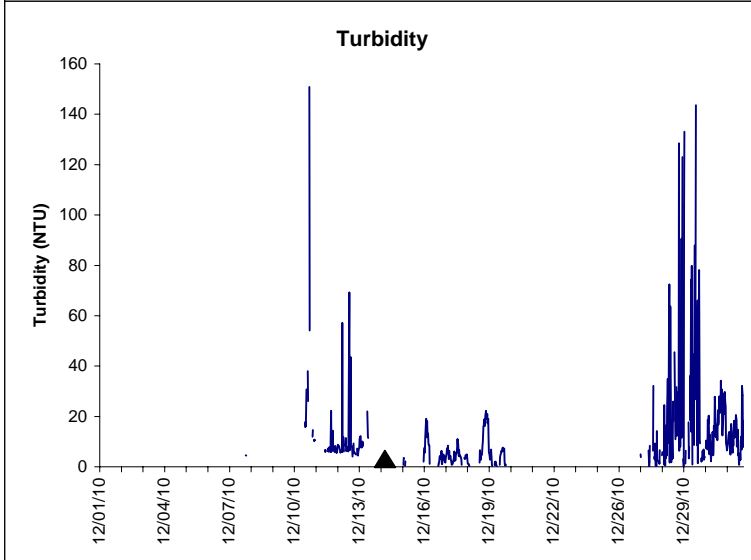

# Indian River Lease Area, Indian River County December 2009

**No Wind Data**

▲ Monitoring Equipment Exchanged (sonde deployment)

Note: QA/QC limited to data deletion based on sonde error codes and pre- / post-calibration notes.