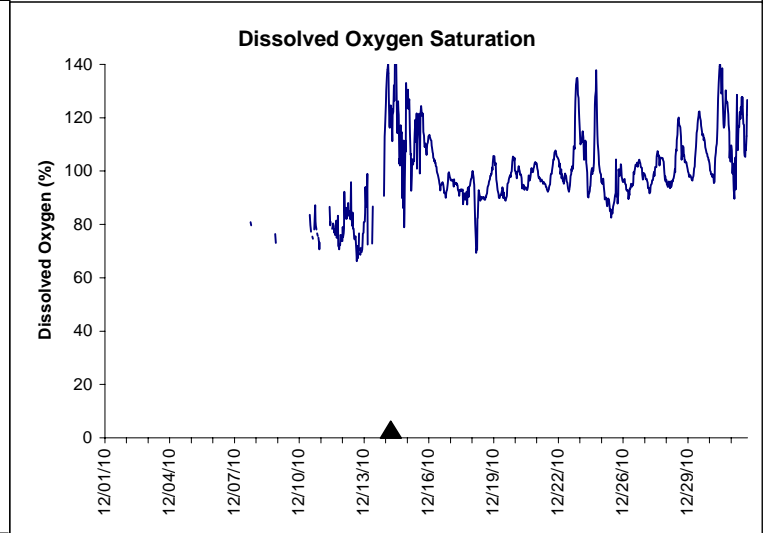

# Indian River Lease Area, Indian River County December 2009

**No Wind Data**

▲ Monitoring Equipment Exchanged (sonde deployment)

Note: QA/QC limited to data deletion based on sonde error codes and pre- / post-calibration notes.