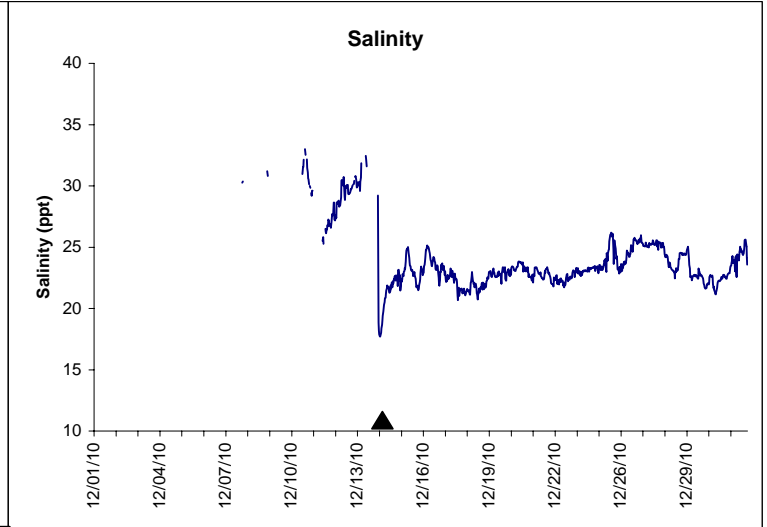

# Indian River Lease Area, Indian River County December 2009

**No Wind Data**

▲ Monitoring Equipment Exchanged (sonde deployment)

Note: QA/QC limited to data deletion based on sonde error codes and pre- / post-calibration notes.