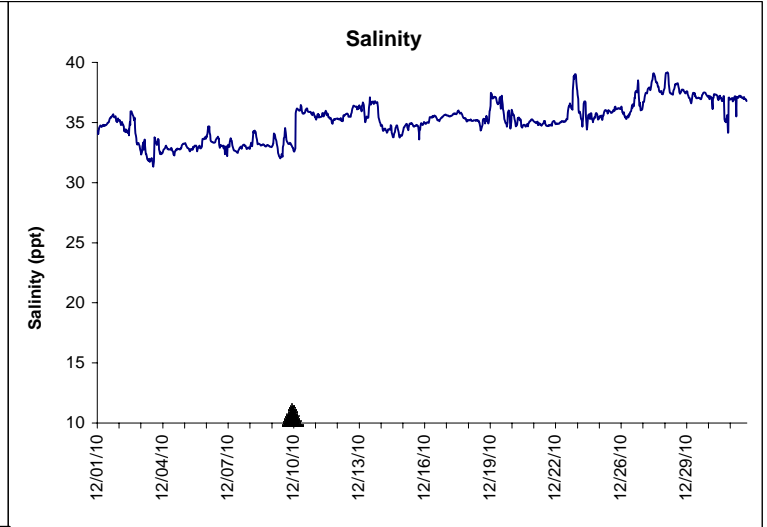

Indian River Lease Area, Indian River County December 2010

No Wind Data Available

▲ Monitoring Equipment Exchanged (sonde deployment)

Note: QA/QC limited to data deletion based on sonde error codes and pre- / post-calibration notes.