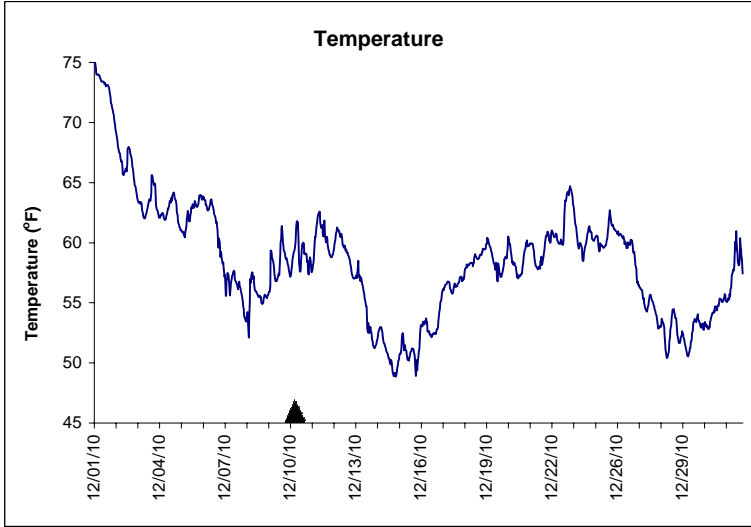

Indian River Lease Area, Indian River County December 2010

No Wind Data Available

▲ Monitoring Equipment Exchanged (sonde deployment)

Note: QA/QC limited to data deletion based on sonde error codes and pre- / post-calibration notes.