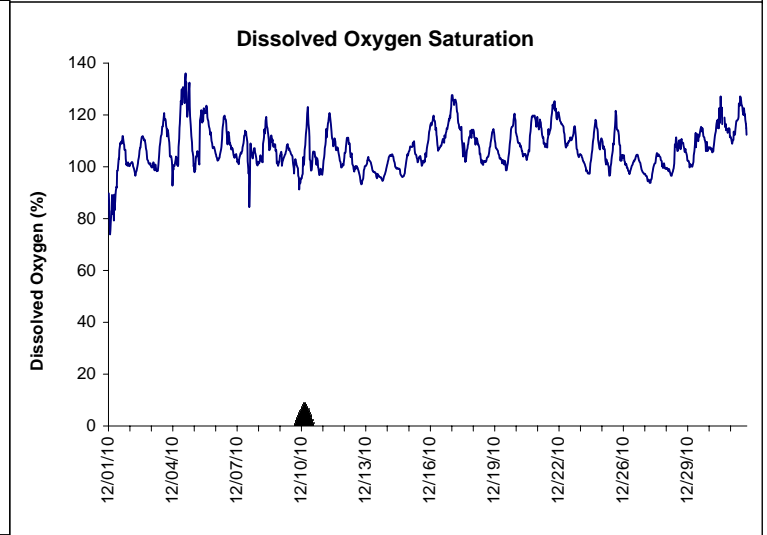

Indian River Lease Area, Indian River County December 2010

No Wind Data Available

▲ Monitoring Equipment Exchanged (sonde deployment)

Note: QA/QC limited to data deletion based on sonde error codes and pre- / post-calibration notes.