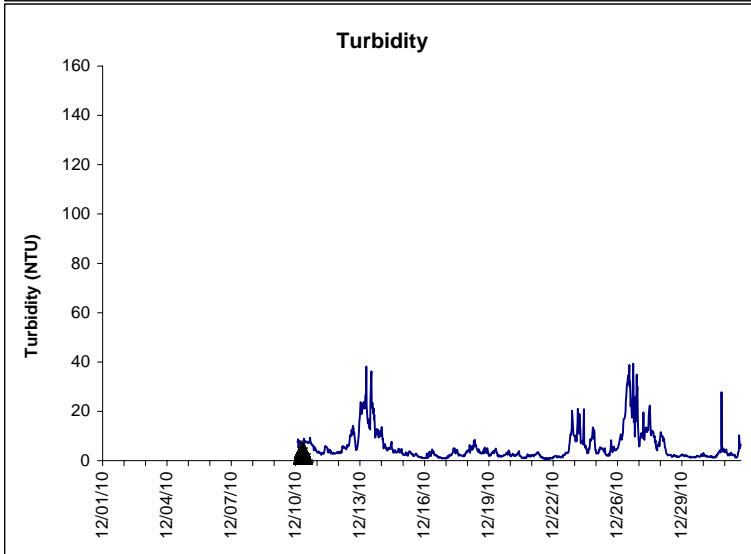

Indian River Lease Area, Indian River County December 2010

No Wind Data Available

▲ Monitoring Equipment Exchanged (sonde deployment)

Note: QA/QC limited to data deletion based on sonde error codes and pre- / post-calibration notes.