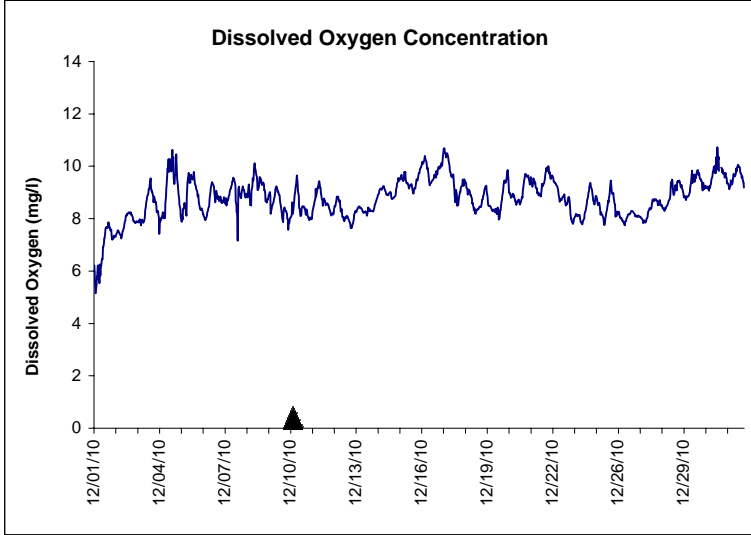

Indian River Lease Area, Indian River County December 2010

No Wind Data Available

▲ Monitoring Equipment Exchanged (sonde deployment)

Note: QA/QC limited to data deletion based on sonde error codes and pre- / post-calibration notes.