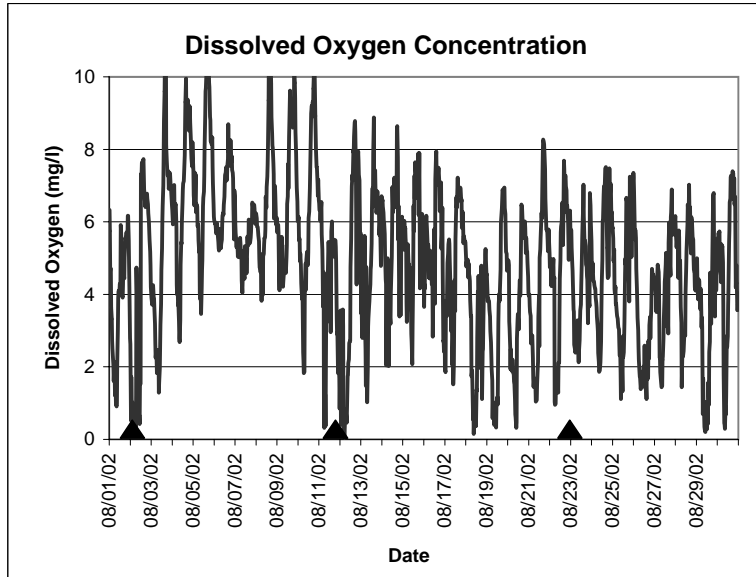

## Indian River Lease Area, Indian River County August 2002

▲ Monitoring equipment exchanged (sonde deployment)  
Refer to QA/QC log for additional information