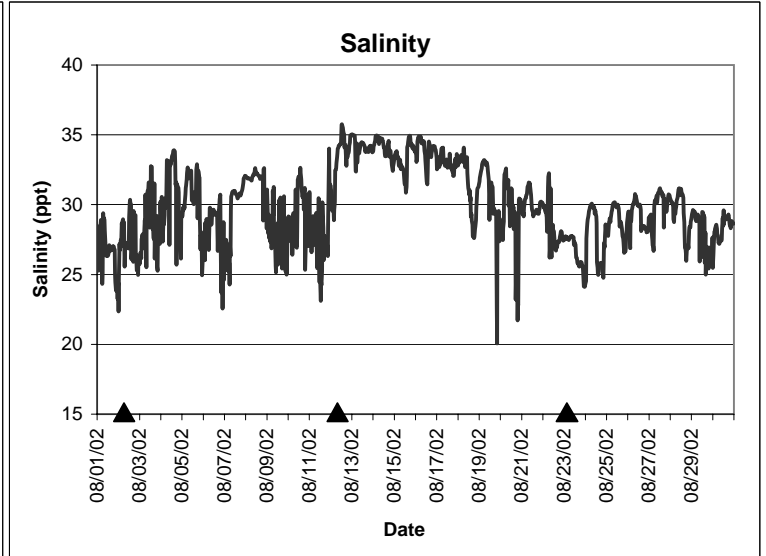

## Indian River Lease Area, Indian River County August 2002

▲ Monitoring equipment exchanged (sonde deployment)  
Refer to QA/QC log for additional information