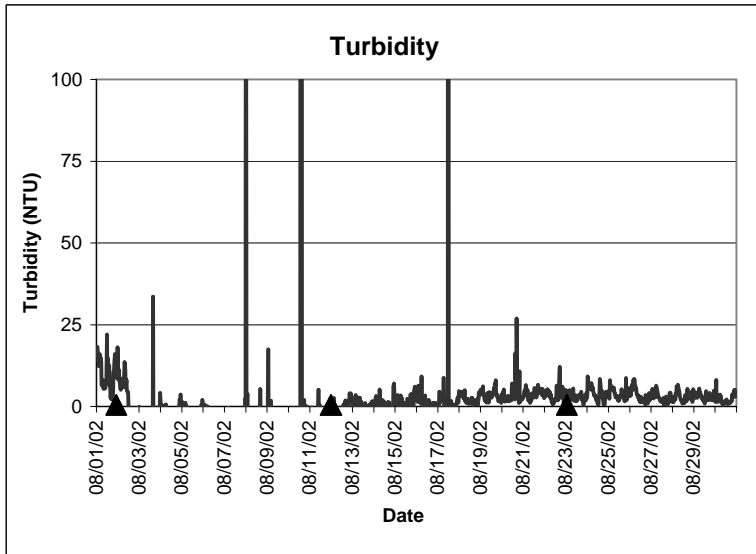

## Indian River Lease Area, Indian River County August 2002

▲ Monitoring equipment exchanged (sonde deployment)  
Refer to QA/QC log for additional information