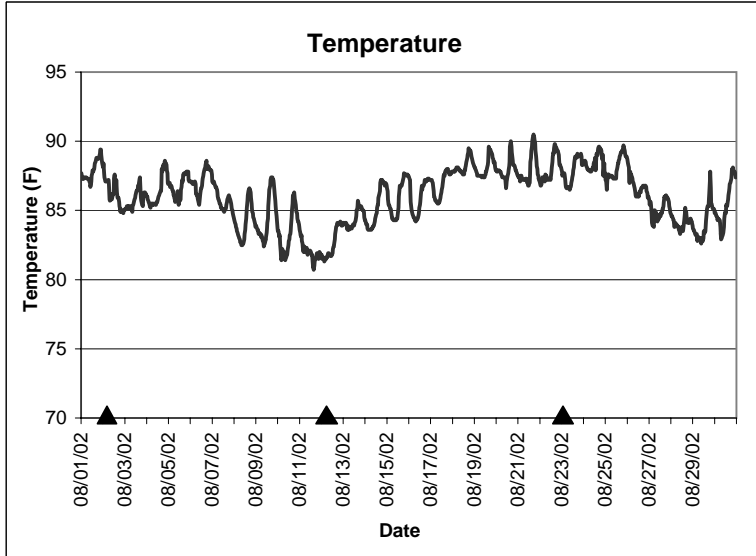

## Indian River Lease Area, Indian River County August 2002

▲ Monitoring equipment exchanged (sonde deployment)  
Refer to QA/QC log for additional information