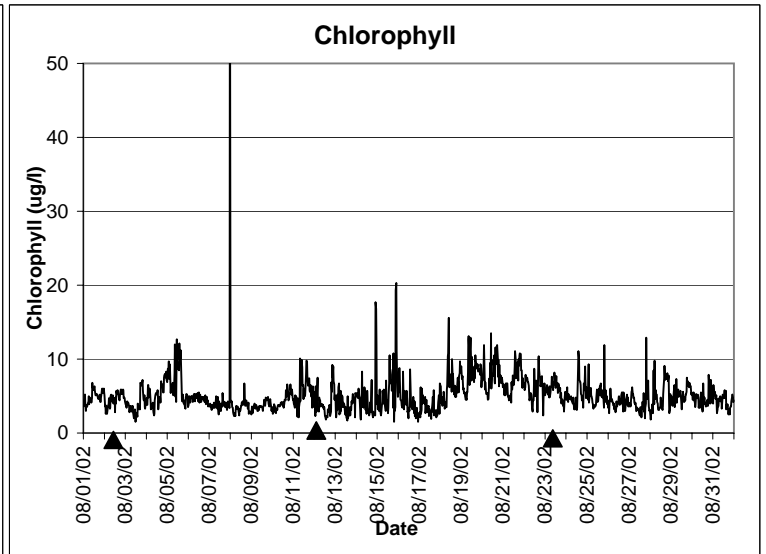

## Indian River Lease Area, Indian River County August 2002

▲ Monitoring equipment exchanged (sonde deployment)  
Refer to QA/QC log for additional information