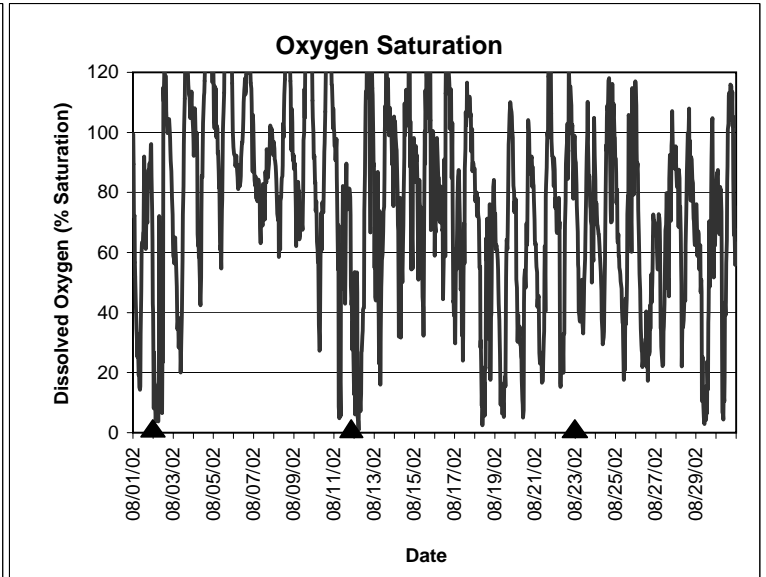

## Indian River Lease Area, Indian River County August 2002

▲ Monitoring equipment exchanged (sonde deployment)  
Refer to QA/QC log for additional information