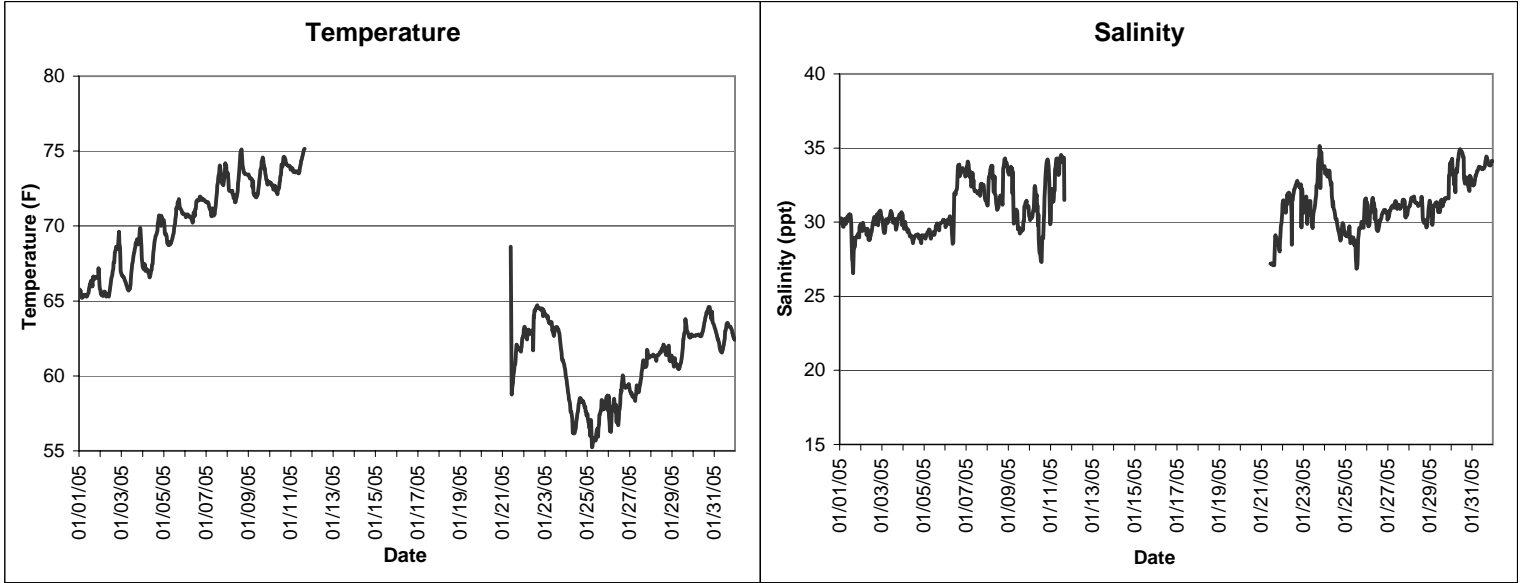

Indian River Lease Area, Indian River County
January 2005

▲ Monitoring equipment exchanged (sonde deployment)
Refer to QA/QC log for additional information.

**Indian River Lease Area, Indian River County
January 2005**