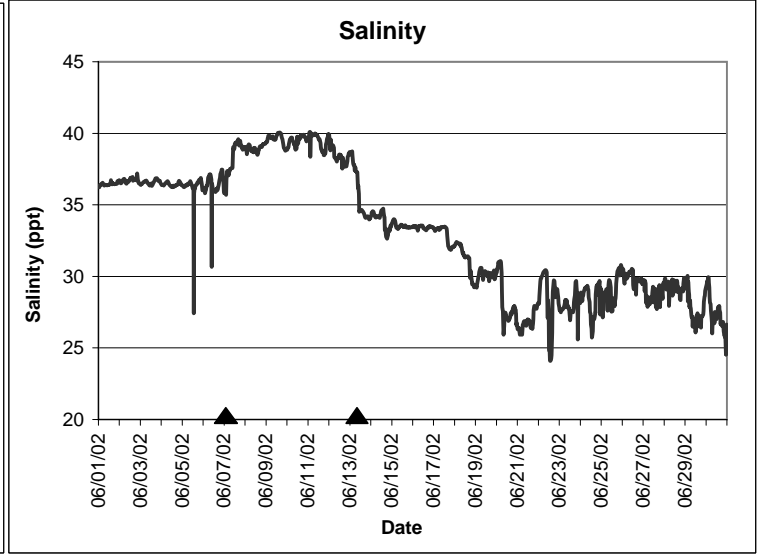

# Indian River Lease Area, Indian River County June 2002

▲ Monitoring equipment exchanged (sonde deployment)  
Refer to QA/QC log for additional information