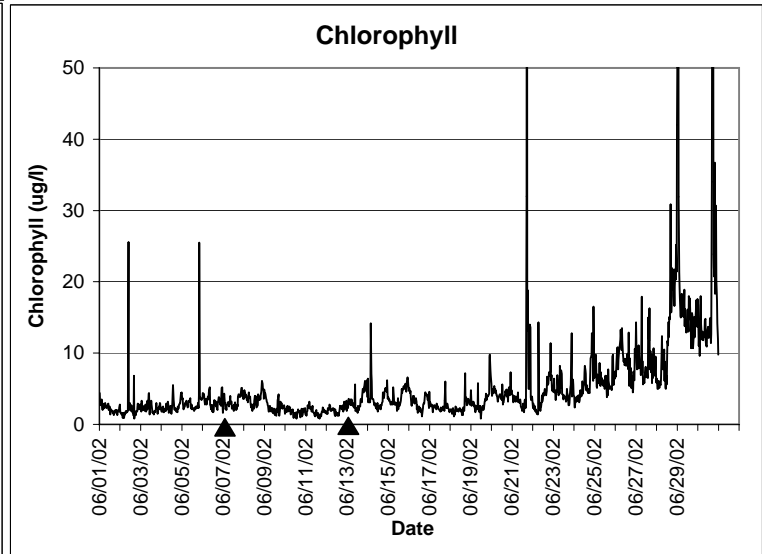

# Indian River Lease Area, Indian River County June 2002

▲ Monitoring equipment exchanged (sonde deployment)  
Refer to QA/QC log for additional information