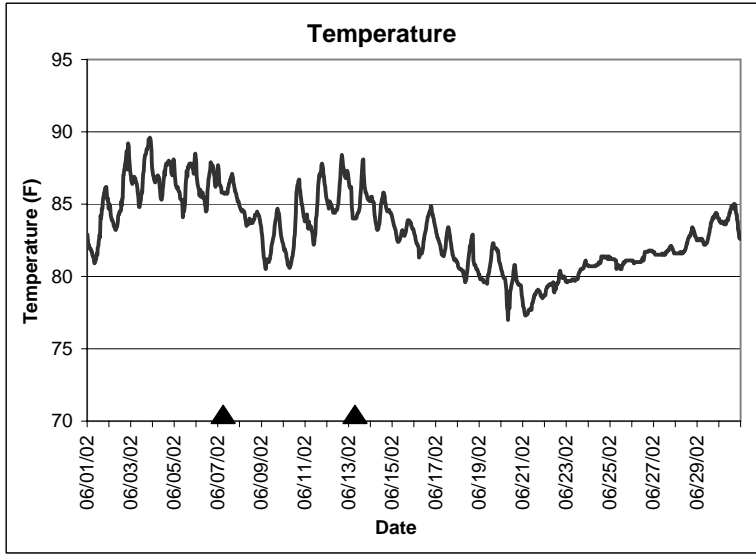

# Indian River Lease Area, Indian River County June 2002

▲ Monitoring equipment exchanged (sonde deployment)  
Refer to QA/QC log for additional information