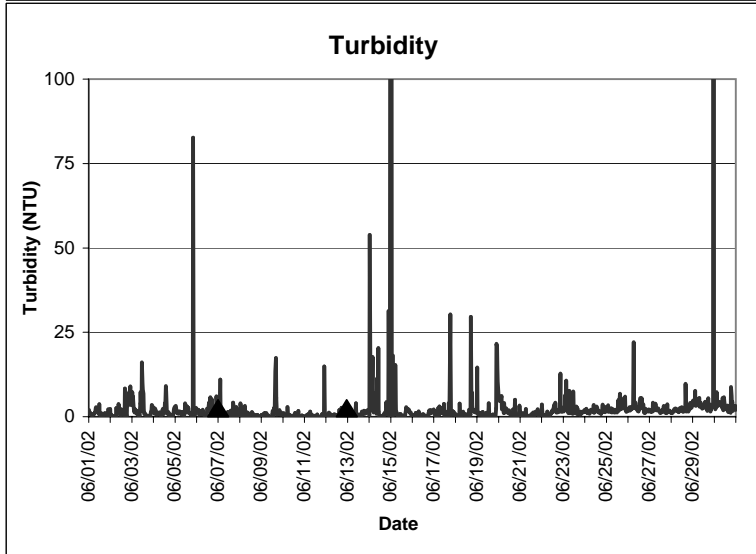

# Indian River Lease Area, Indian River County June 2002

▲ Monitoring equipment exchanged (sonde deployment)  
Refer to QA/QC log for additional information