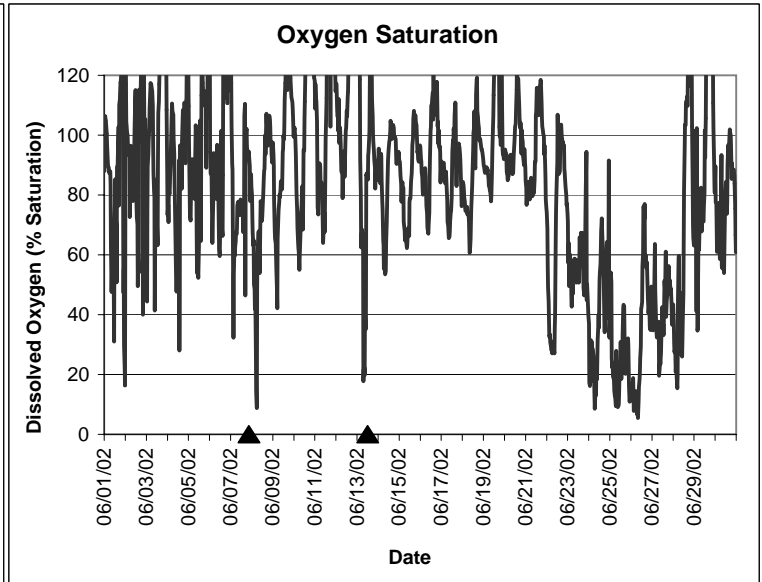

# Indian River Lease Area, Indian River County June 2002

▲ Monitoring equipment exchanged (sonde deployment)  
Refer to QA/QC log for additional information