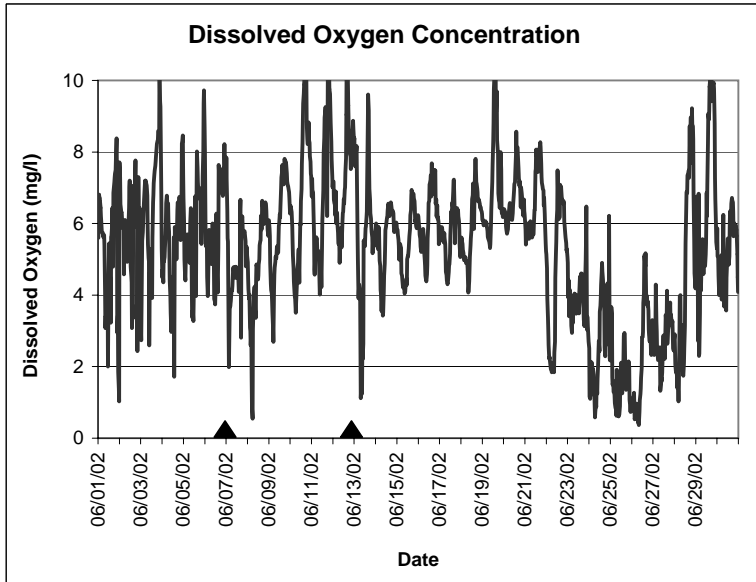

# Indian River Lease Area, Indian River County June 2002

▲ Monitoring equipment exchanged (sonde deployment)  
Refer to QA/QC log for additional information