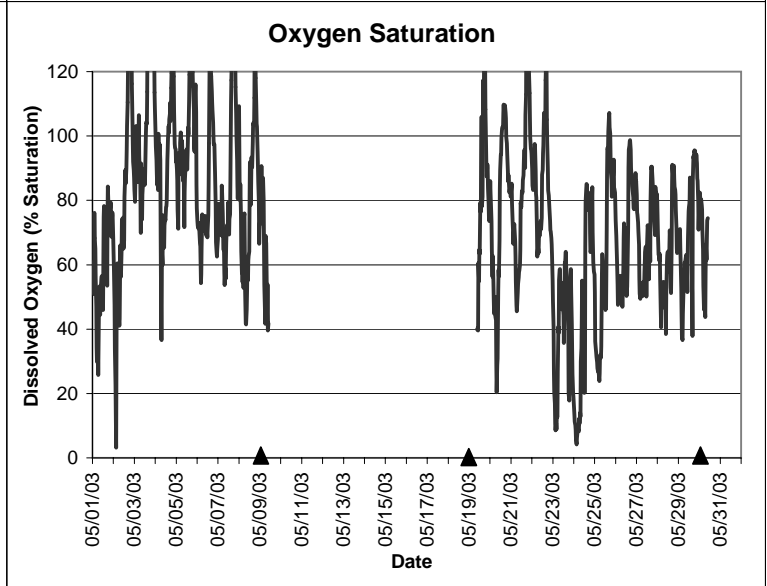

**Indian River Lease Area, Brevard County
May 2003**

▲ Monitoring equipment exchanged (sonde deployment).
Refer to QA/QC log for additional information.