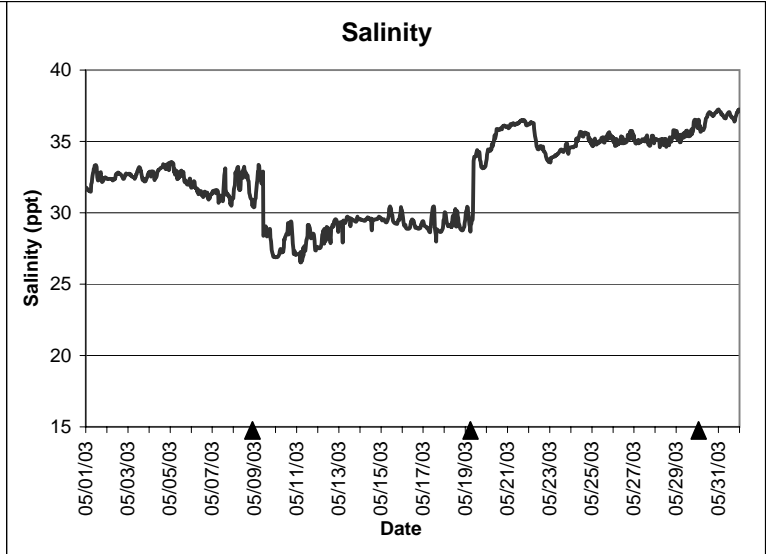

**Indian River Lease Area, Brevard County
May 2003**

▲ Monitoring equipment exchanged (sonde deployment).
Refer to QA/QC log for additional information.