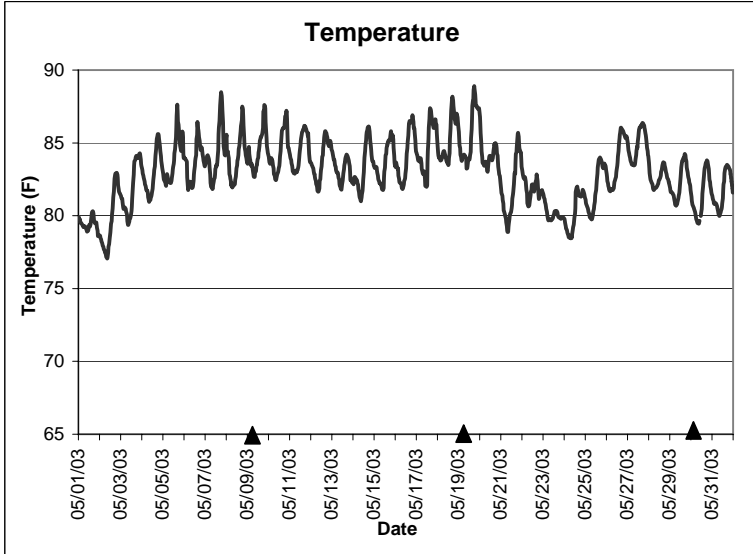

**Indian River Lease Area, Brevard County
May 2003**

▲ Monitoring equipment exchanged (sonde deployment).
Refer to QA/QC log for additional information.