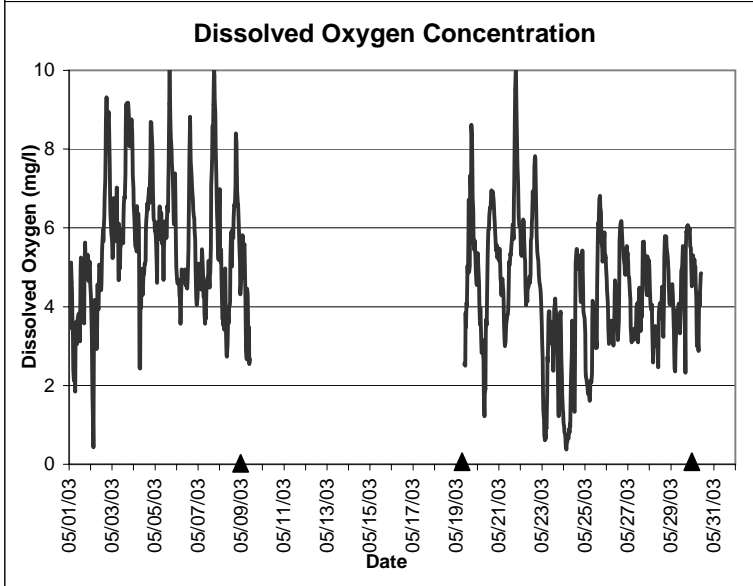

**Indian River Lease Area, Brevard County
May 2003**

▲ Monitoring equipment exchanged (sonde deployment).
Refer to QA/QC log for additional information.