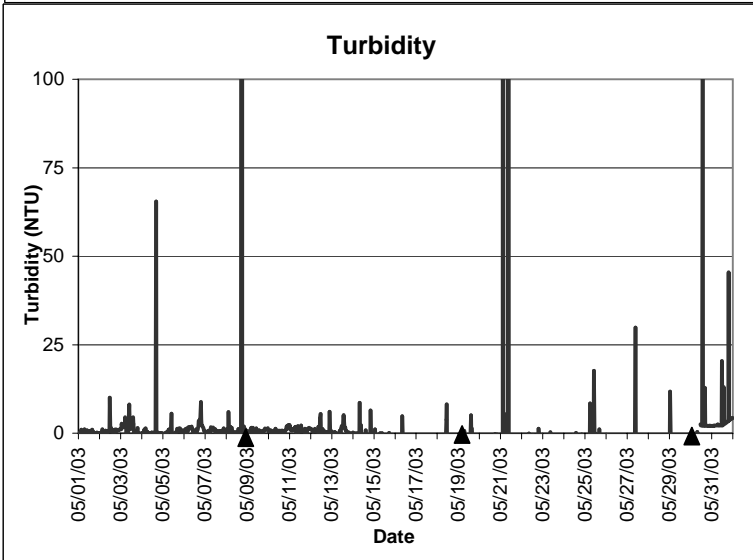

**Indian River Lease Area, Brevard County
May 2003**

▲ Monitoring equipment exchanged (sonde deployment).
Refer to QA/QC log for additional information.