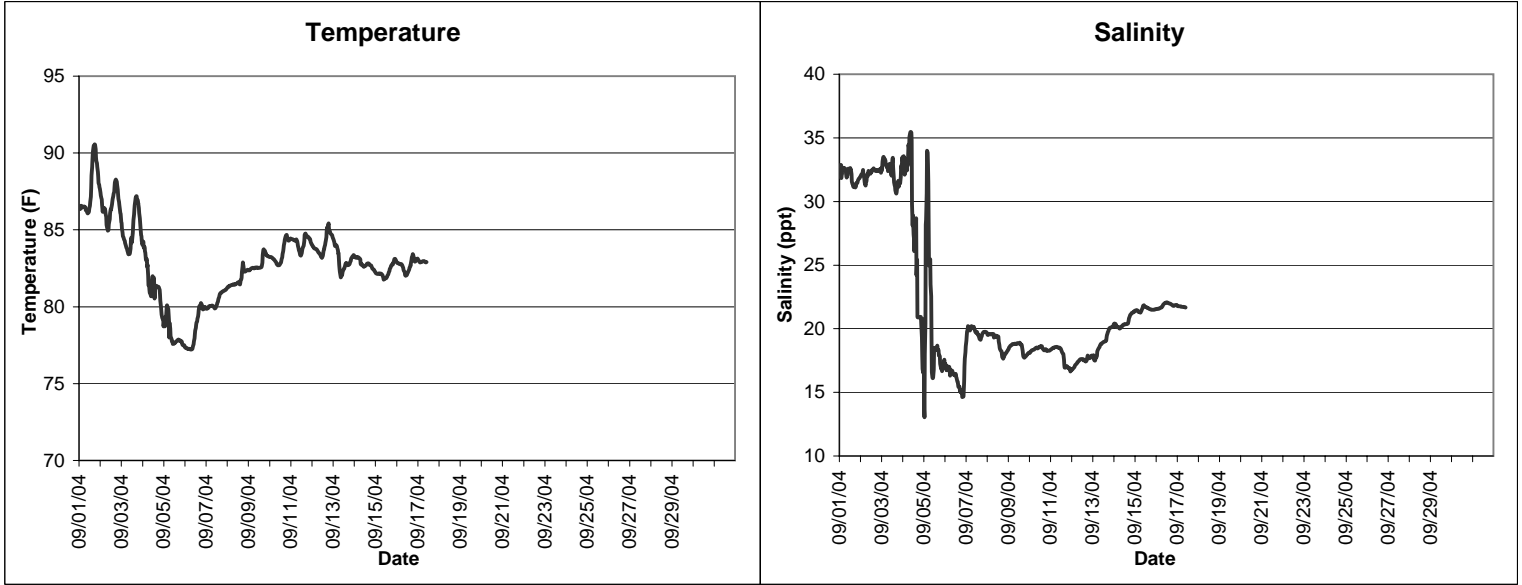

Indian River Lease Area, Indian River County
September 2004

▲ Monitoring equipment exchanged (sonde deployment)
Refer to QA/QC log for additional information.

**Indian River Lease Area, Indian River County
September 2004**