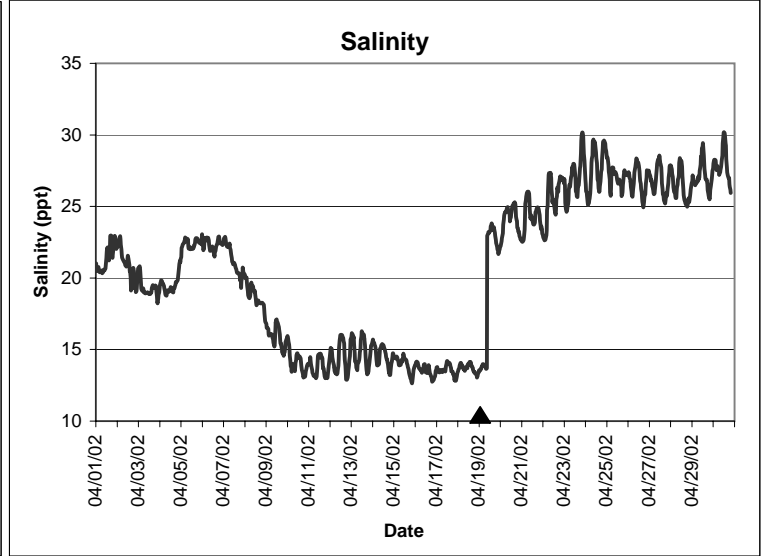

**Pine Island Lease Area, Dixie County
April 2002**

▲ Monitoring equipment exchanged (sonde deployment)
Refer to QA/QC log for additional information