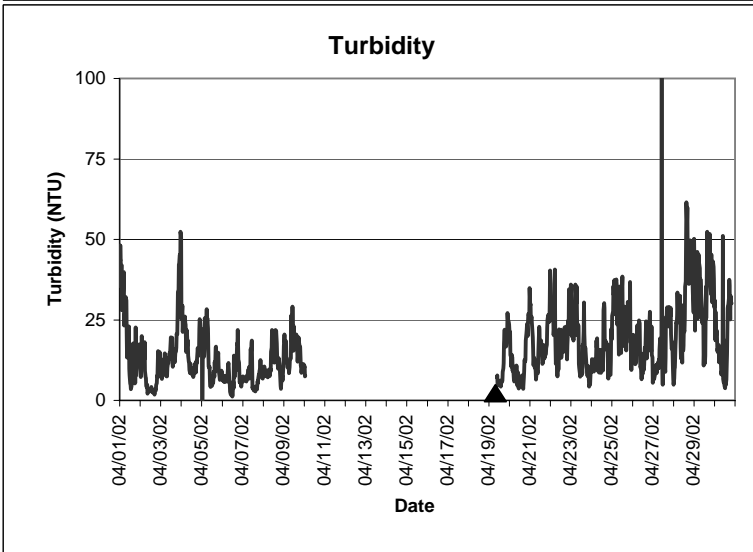

**Pine Island Lease Area, Dixie County
April 2002**

▲ Monitoring equipment exchanged (sonde deployment)
Refer to QA/QC log for additional information