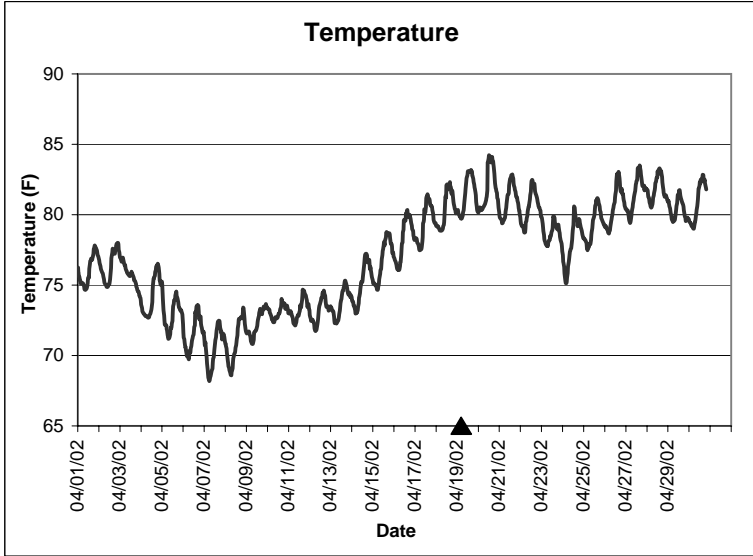

**Pine Island Lease Area, Dixie County
April 2002**

▲ Monitoring equipment exchanged (sonde deployment)
Refer to QA/QC log for additional information