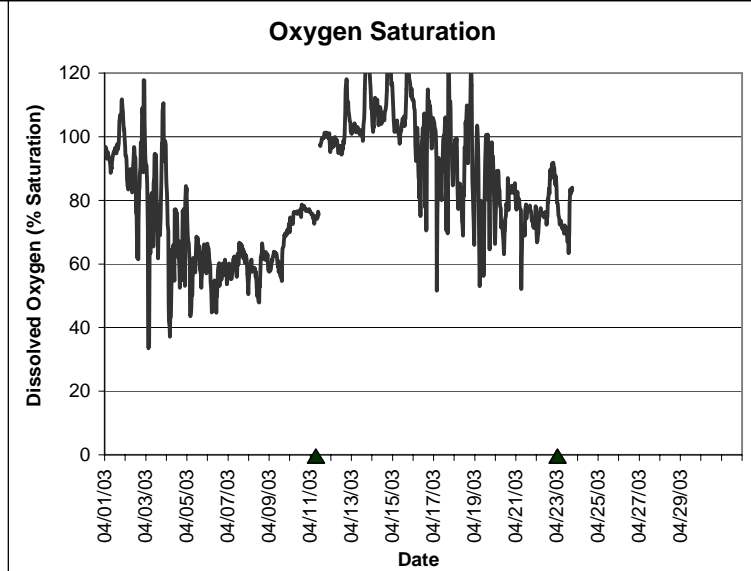

**Pine Island Lease Area, Dixie County  
April 2003**

▲ Monitoring equipment exchanged (sonde deployment).  
Refer to QA/QC log for additional information.