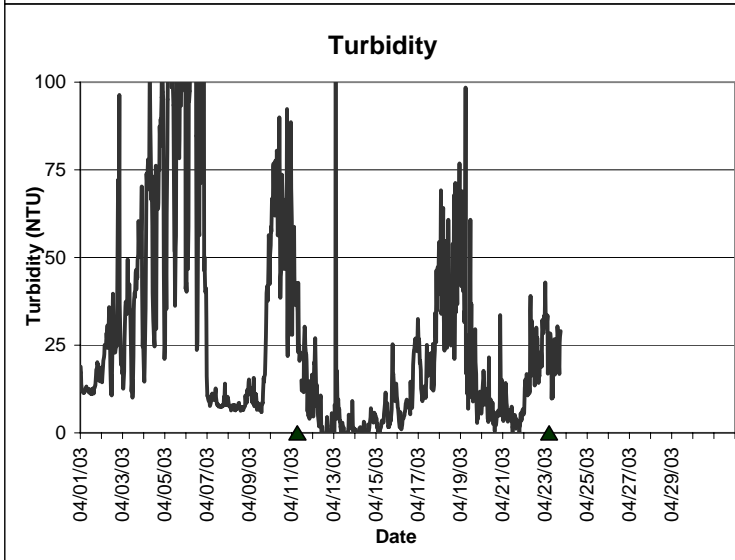

**Pine Island Lease Area, Dixie County  
April 2003**

▲ Monitoring equipment exchanged (sonde deployment).  
Refer to QA/QC log for additional information.