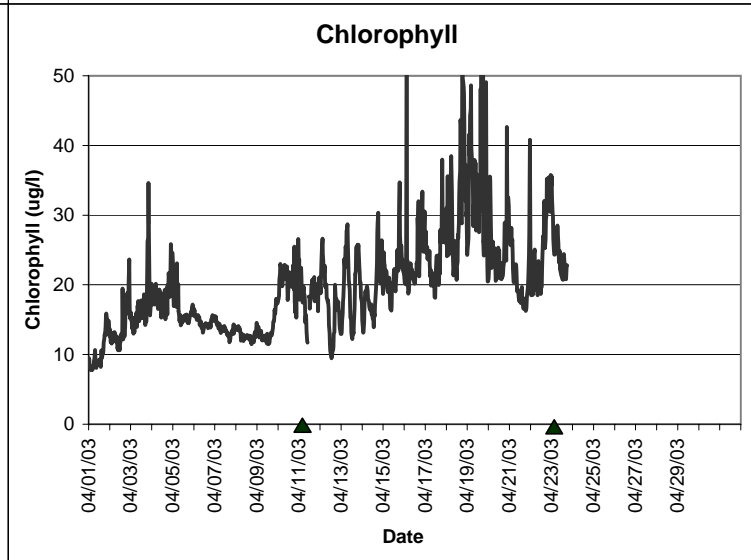

**Pine Island Lease Area, Dixie County  
April 2003**

▲ Monitoring equipment exchanged (sonde deployment).  
Refer to QA/QC log for additional information.