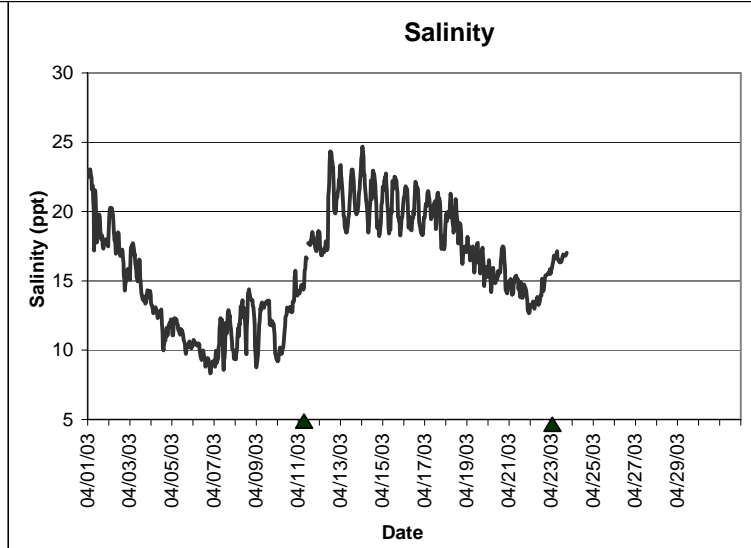

**Pine Island Lease Area, Dixie County  
April 2003**

▲ Monitoring equipment exchanged (sonde deployment).  
Refer to QA/QC log for additional information.