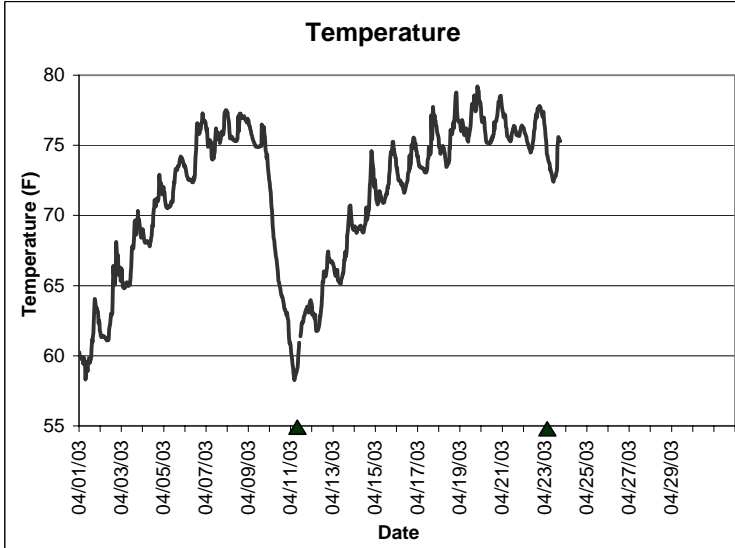

**Pine Island Lease Area, Dixie County  
April 2003**

▲ Monitoring equipment exchanged (sonde deployment).  
Refer to QA/QC log for additional information.