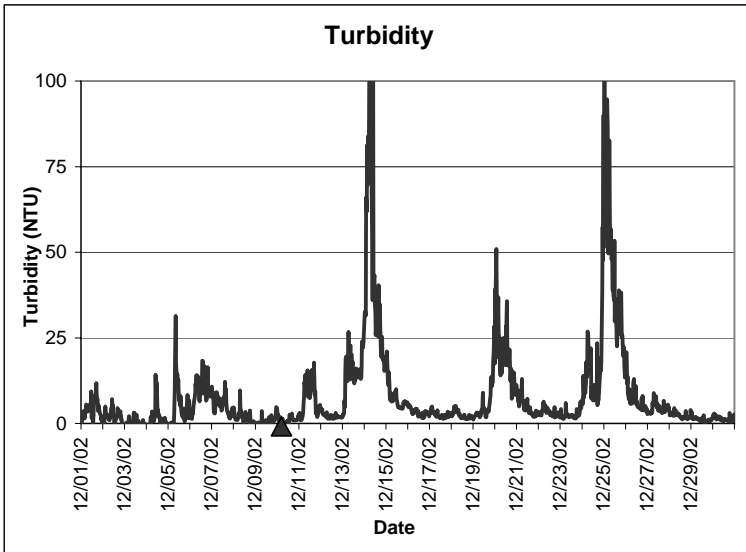

**Pine Island Lease Area, Dixie County  
December 2002**

▲ Monitoring equipment exchanged (sonde deployment)  
Refer to QA/QC log for additional information