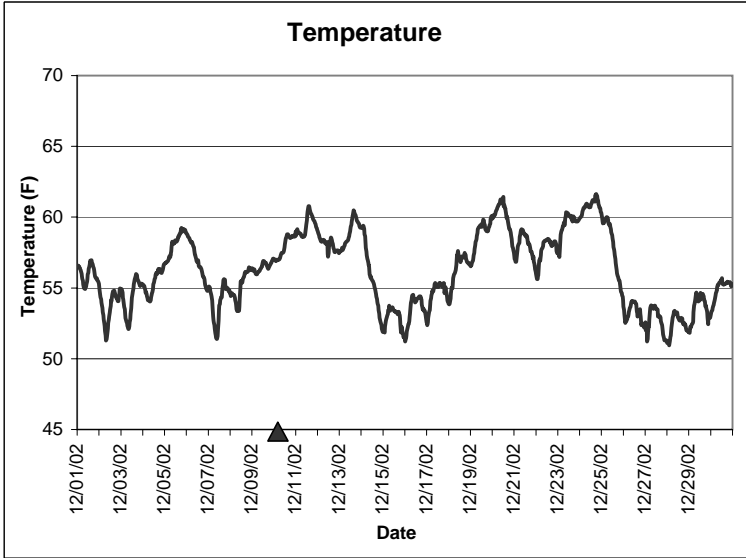

**Pine Island Lease Area, Dixie County  
December 2002**

▲ Monitoring equipment exchanged (sonde deployment)  
Refer to QA/QC log for additional information