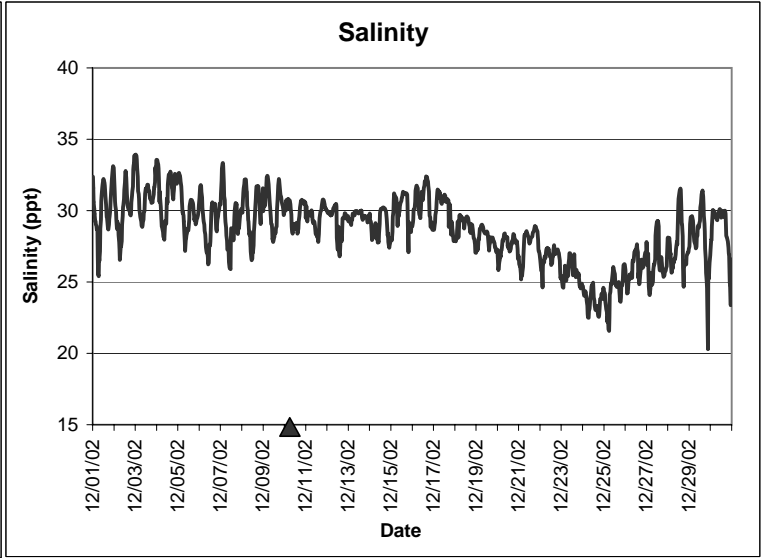

**Pine Island Lease Area, Dixie County  
December 2002**

▲ Monitoring equipment exchanged (sonde deployment)  
Refer to QA/QC log for additional information