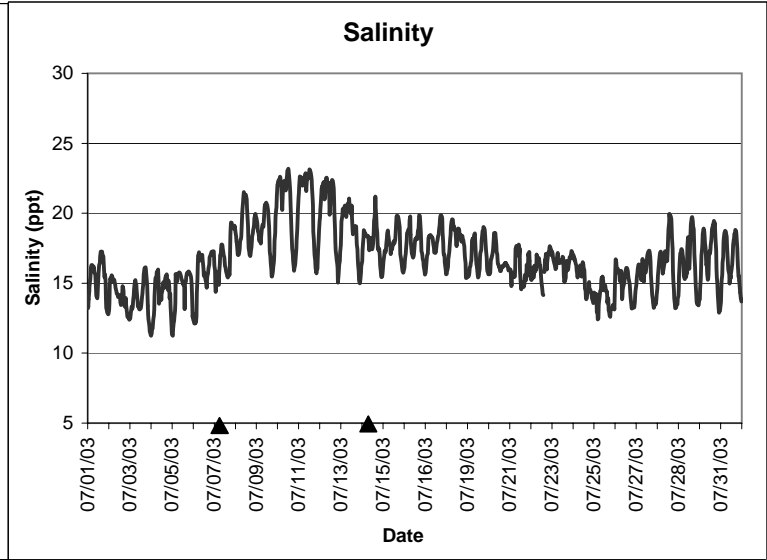

Pine Island Lease Area, Dixie County
July 2003

▲ Monitoring equipment exchanged (sonde deployment)
Refer to QA/QC log for additional information.

**Pine Island Lease Area, Dixie County
July 2003**

▲ **Monitoring equipment exchanged (sonde deployment)**
Refer to QA/QC log for additional information.