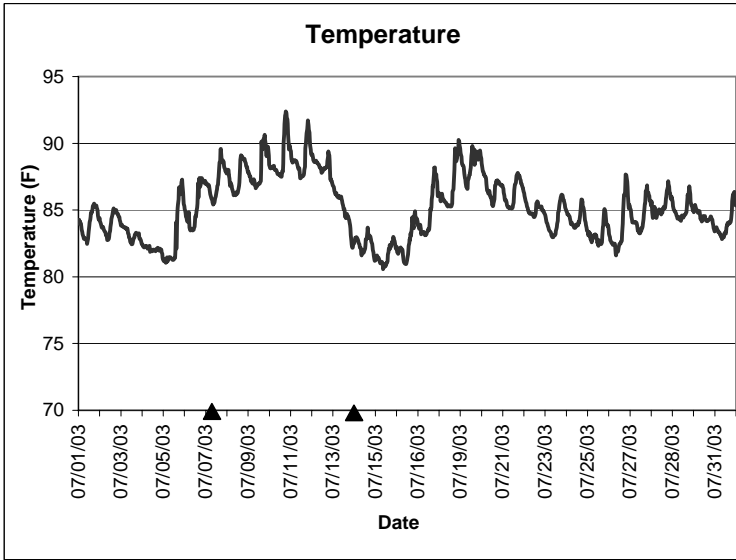

Pine Island Lease Area, Dixie County
July 2003

▲ Monitoring equipment exchanged (sonde deployment)
Refer to QA/QC log for additional information.

**Pine Island Lease Area, Dixie County
July 2003**

▲ **Monitoring equipment exchanged (sonde deployment)**
Refer to QA/QC log for additional information.