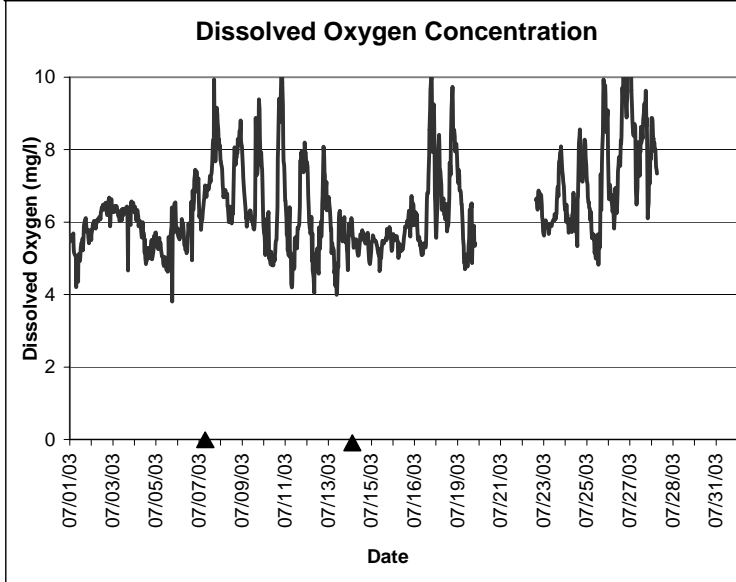

Pine Island Lease Area, Dixie County
July 2003

▲ Monitoring equipment exchanged (sonde deployment)
Refer to QA/QC log for additional information.

**Pine Island Lease Area, Dixie County
July 2003**

▲ **Monitoring equipment exchanged (sonde deployment)**
Refer to QA/QC log for additional information.