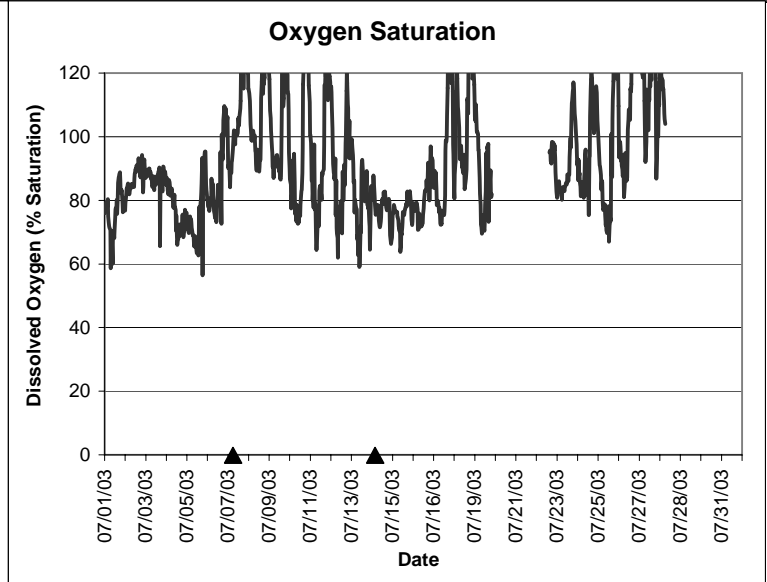

Pine Island Lease Area, Dixie County
July 2003

▲ Monitoring equipment exchanged (sonde deployment)
Refer to QA/QC log for additional information.

**Pine Island Lease Area, Dixie County
July 2003**

▲ **Monitoring equipment exchanged (sonde deployment)**
Refer to QA/QC log for additional information.