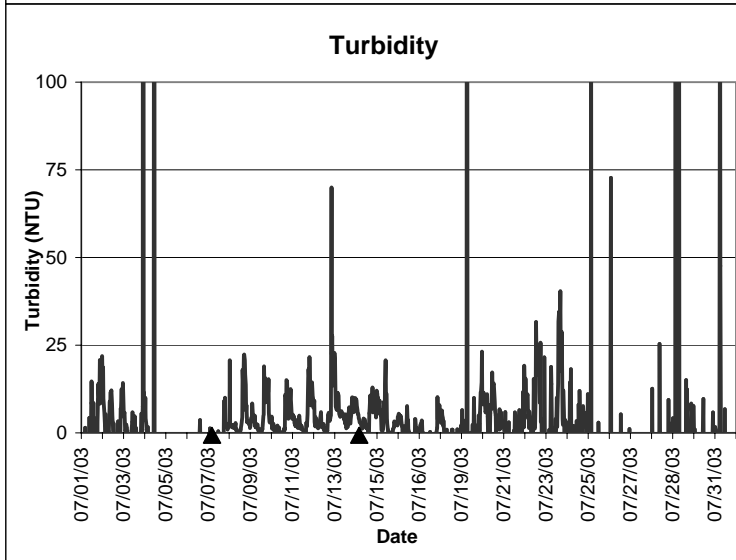

Pine Island Lease Area, Dixie County
July 2003

▲ Monitoring equipment exchanged (sonde deployment)
Refer to QA/QC log for additional information.

**Pine Island Lease Area, Dixie County
July 2003**

▲ **Monitoring equipment exchanged (sonde deployment)**
Refer to QA/QC log for additional information.