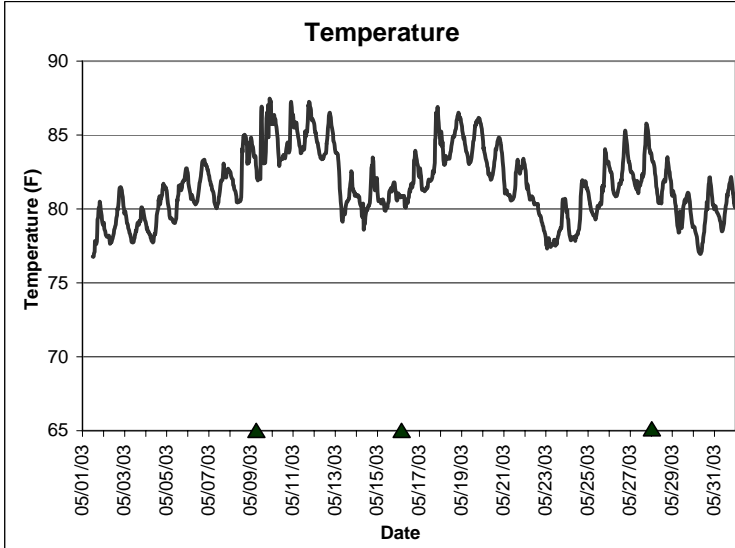

**Pine Island Lease Area, Dixie County
May 2003**

▲ monitoring equipment exchanged (sonde deployment).
Refer to QA/QC log for additional information.