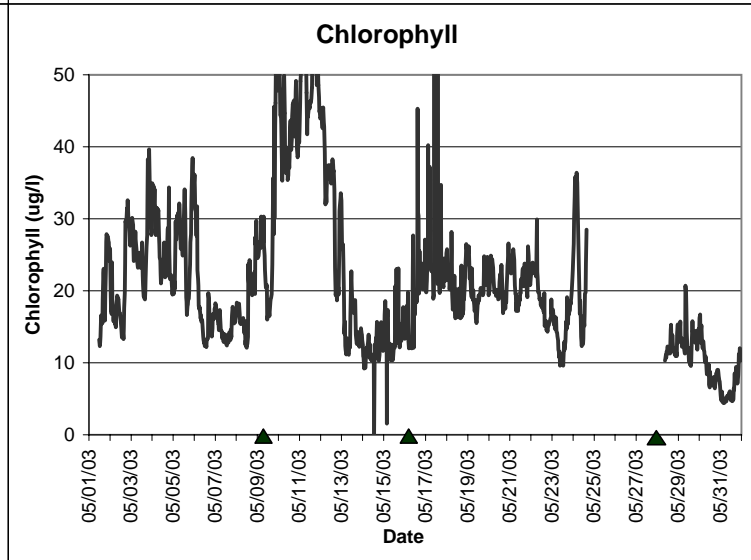

**Pine Island Lease Area, Dixie County
May 2003**

▲ monitoring equipment exchanged (sonde deployment).
Refer to QA/QC log for additional information.