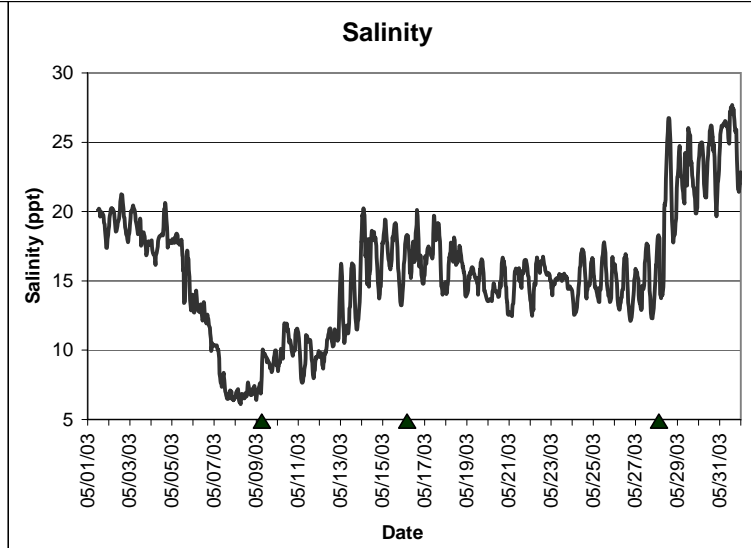

**Pine Island Lease Area, Dixie County
May 2003**

▲ monitoring equipment exchanged (sonde deployment).
Refer to QA/QC log for additional information.