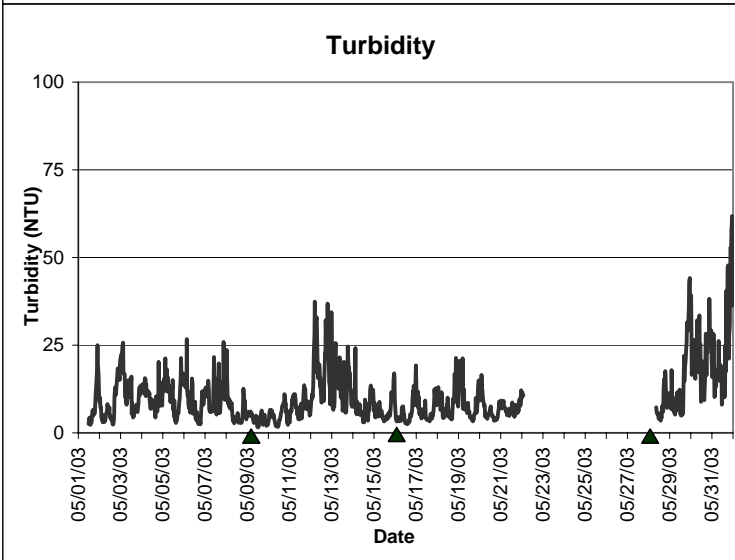

**Pine Island Lease Area, Dixie County
May 2003**

▲ monitoring equipment exchanged (sonde deployment).
Refer to QA/QC log for additional information.