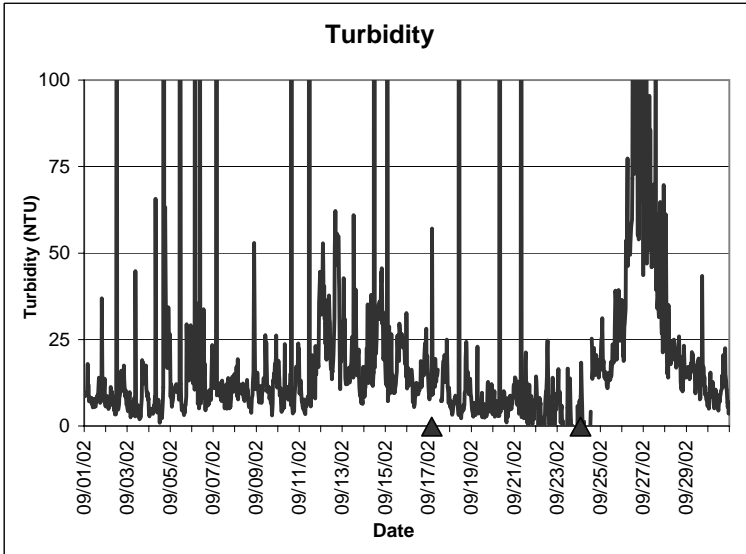

**Pine Island Lease Area, Dixie County
September 2002**

▲ Monitoring equipment exchanged (sonde deployment)
Refer to QA/QC manual for additional information