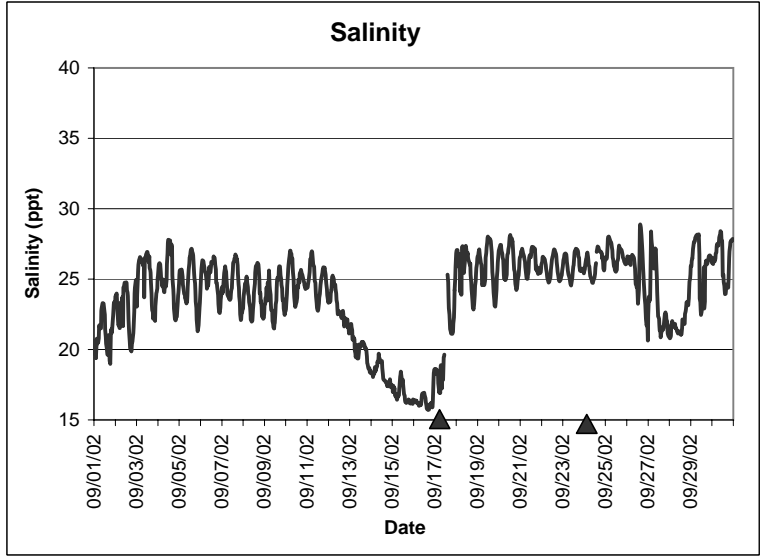

**Pine Island Lease Area, Dixie County
September 2002**

▲ Monitoring equipment exchanged (sonde deployment)
Refer to QA/QC manual for additional information