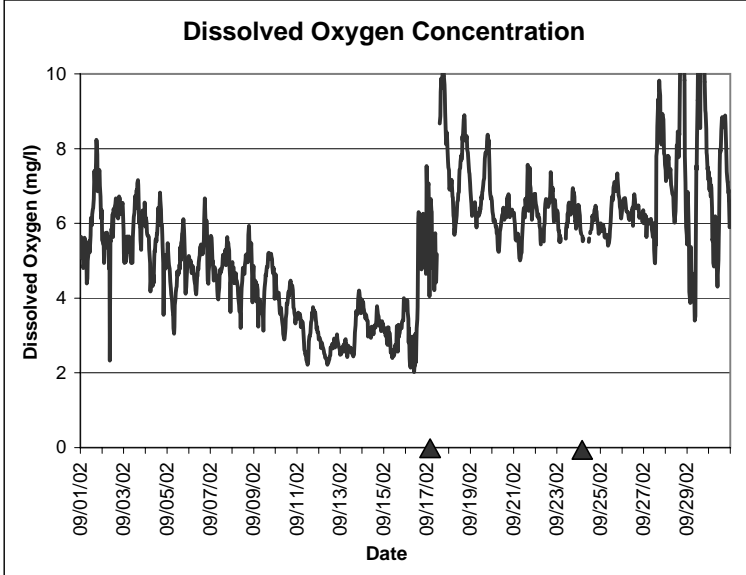

**Pine Island Lease Area, Dixie County
September 2002**

▲ Monitoring equipment exchanged (sonde deployment)
Refer to QA/QC manual for additional information