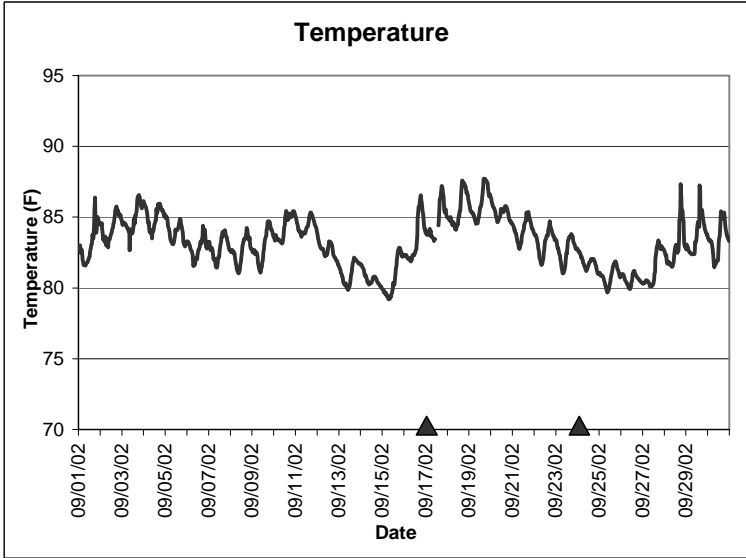

**Pine Island Lease Area, Dixie County
September 2002**

▲ Monitoring equipment exchanged (sonde deployment)
Refer to QA/QC manual for additional information