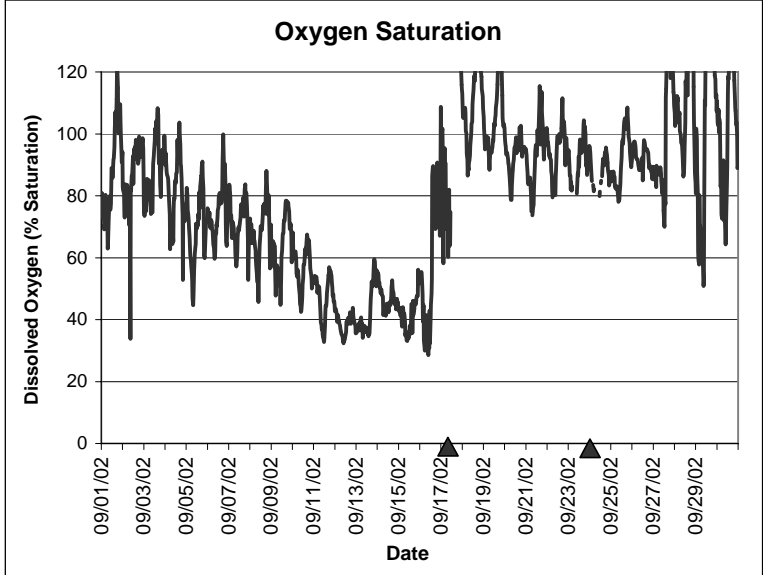

**Pine Island Lease Area, Dixie County
September 2002**

▲ Monitoring equipment exchanged (sonde deployment)
Refer to QA/QC manual for additional information