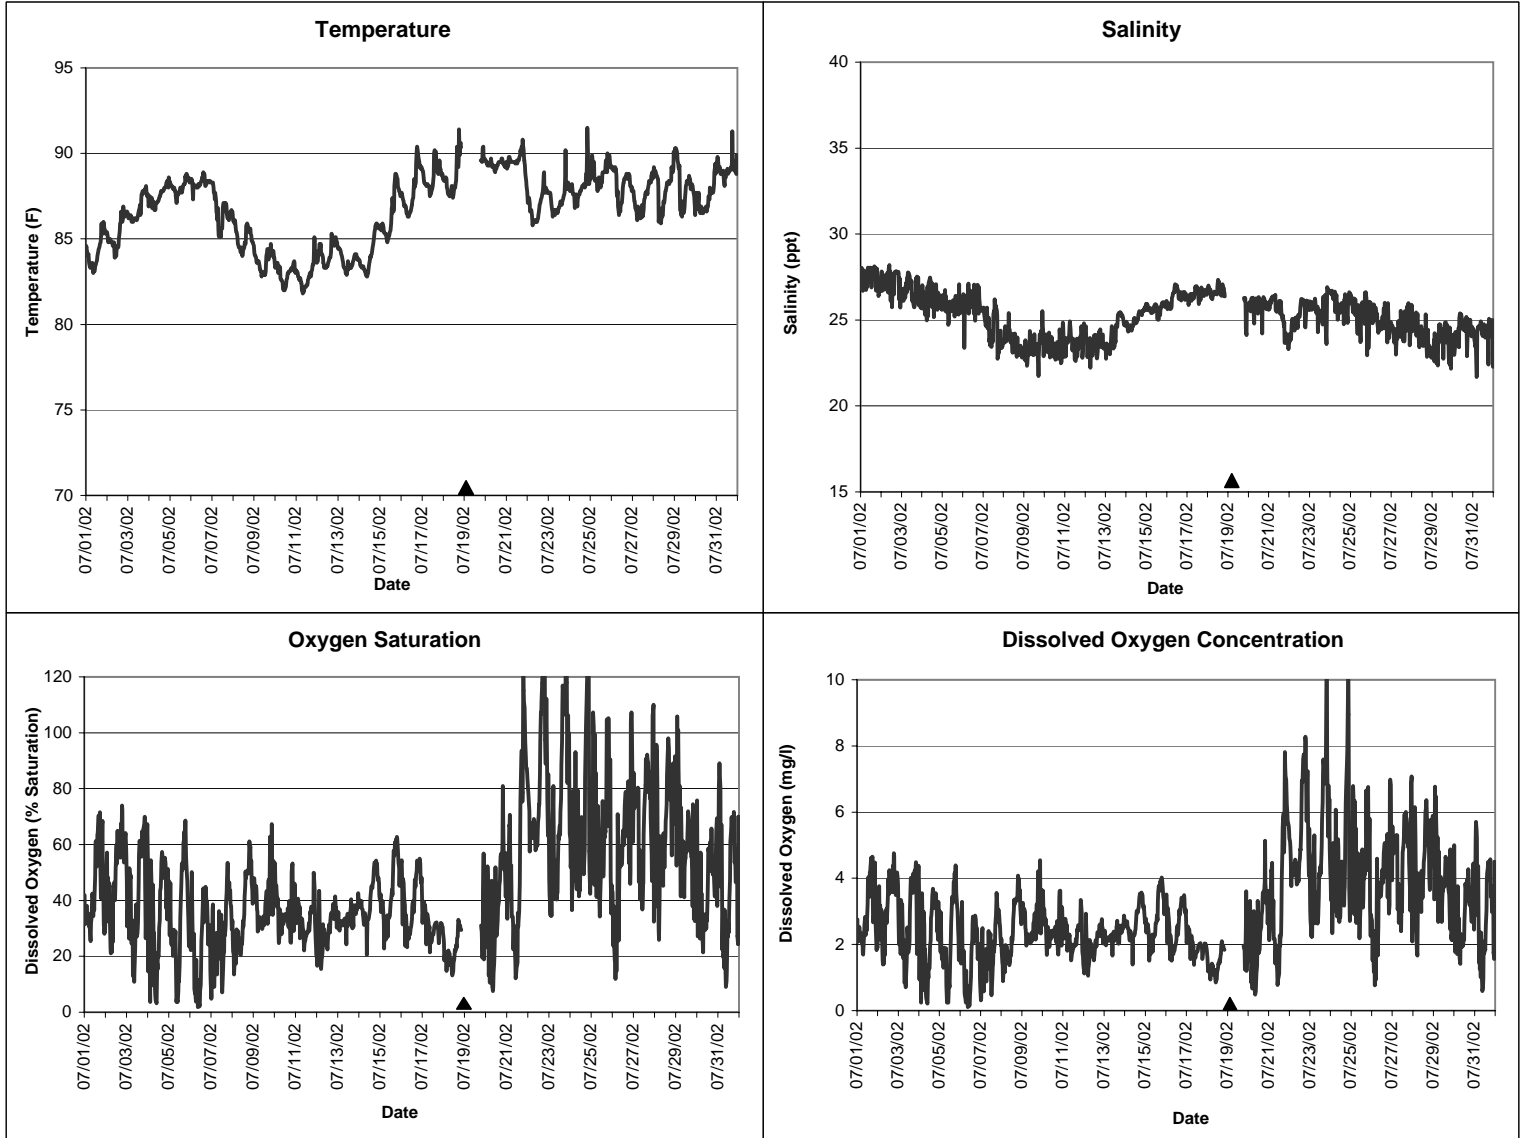

Sandkly Key Lease Area, Charlotte County July 2002

▲ Monitoring equipment exchanged (sonde deployment)
Refer to QA/QC log for additional information