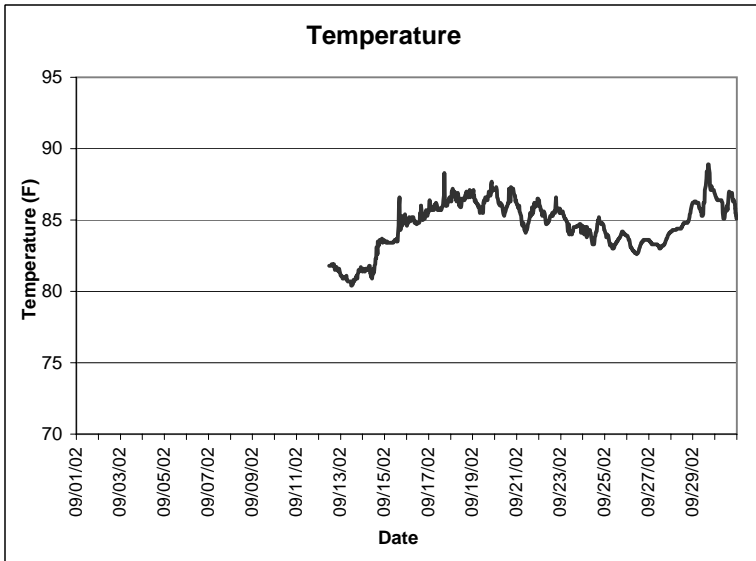

Sandfly Key Lease Area, Charlotte County September 2002

▲ Monitoring equipment exchanged (sonde deployment)
Refer to QA/QC log for additional information